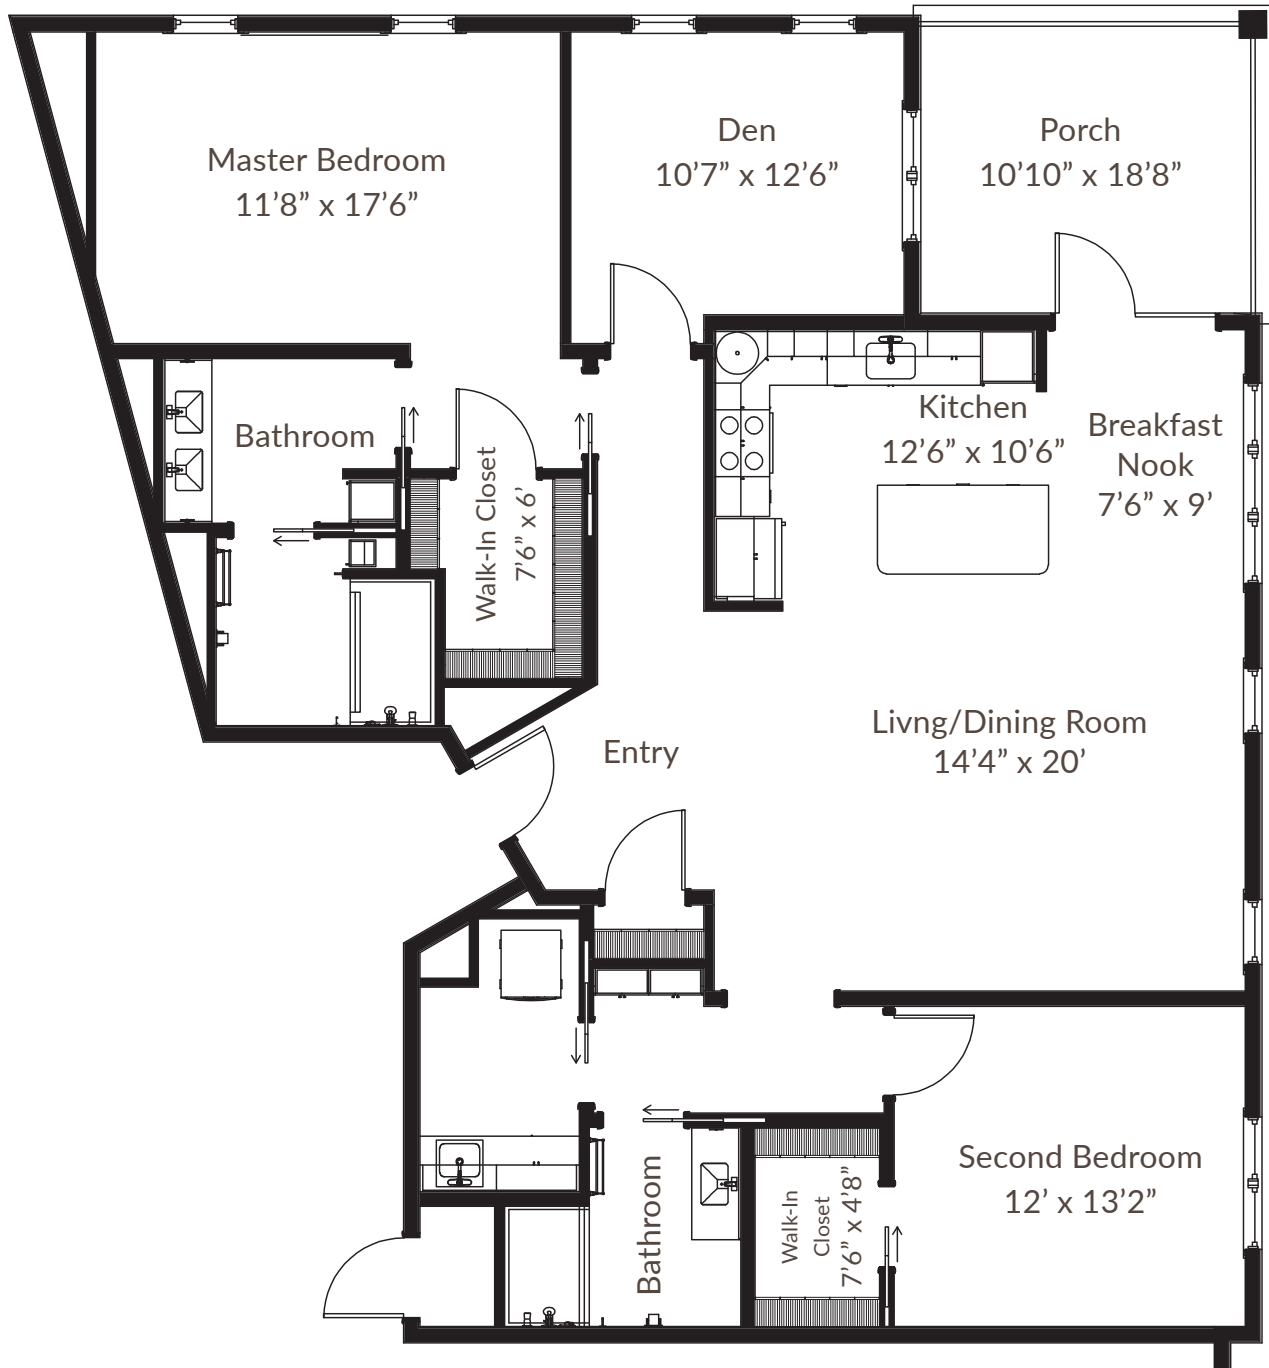

# Smoky Mountain Two Bedroom with Den

2 bed / 2 bath / Den Apartment • 1609 sq. ft.

*Slight variations in floor plans may exist. Not drawn to scale.*

*Contact Us!* Call (828) 692-6275 or visit [carolinavillage.com](http://carolinavillage.com)

*Smoky Mountain*  
Two Bedroom with Den

2 bed / 2 bath / Den Apartment • 1609 sq. ft.

*Slight variations in floor plans may exist. Not drawn to scale.*

*Contact Us!* Call (828) 692-6275 or visit [carolinavillage.com](http://carolinavillage.com)