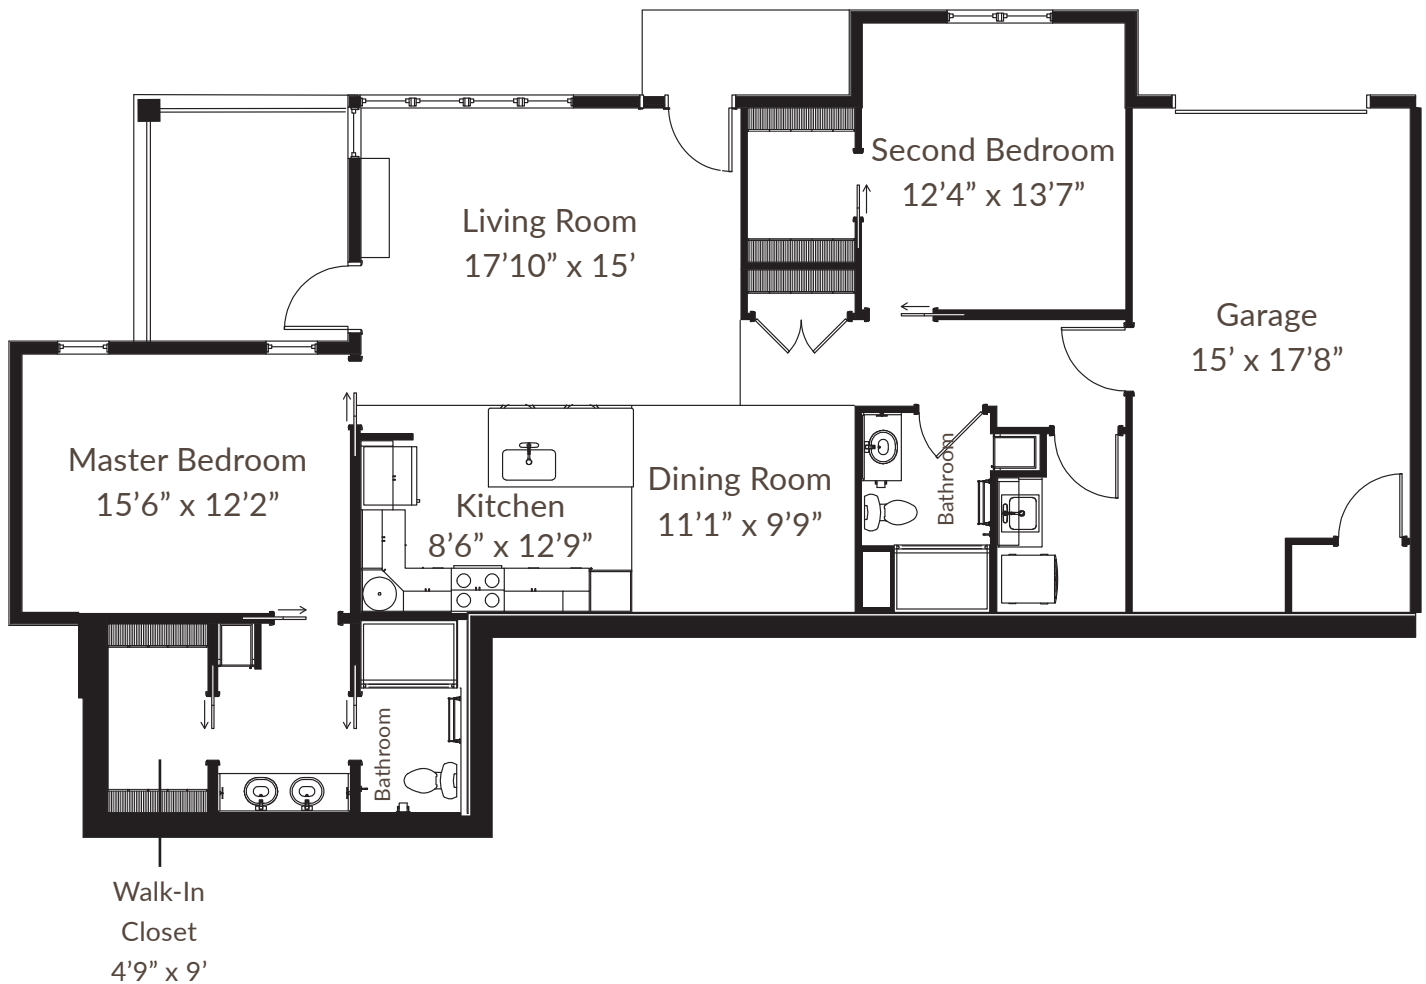

Clear Creek

Two Bedroom Duplex

2 bed / 2 bath Cottage • 1415 sq. ft.

Slight variations in floor plans may exist. Not drawn to scale.

Contact Us! Call (828) 692-6275 or visit carolinavillage.com

Clear Creek

Two Bedroom Duplex

2 bed / 2 bath Cottage • 1415 sq. ft.

Slight variations in floor plans may exist. Not drawn to scale.

Contact Us! Call (828) 692-6275 or visit carolinavillage.com