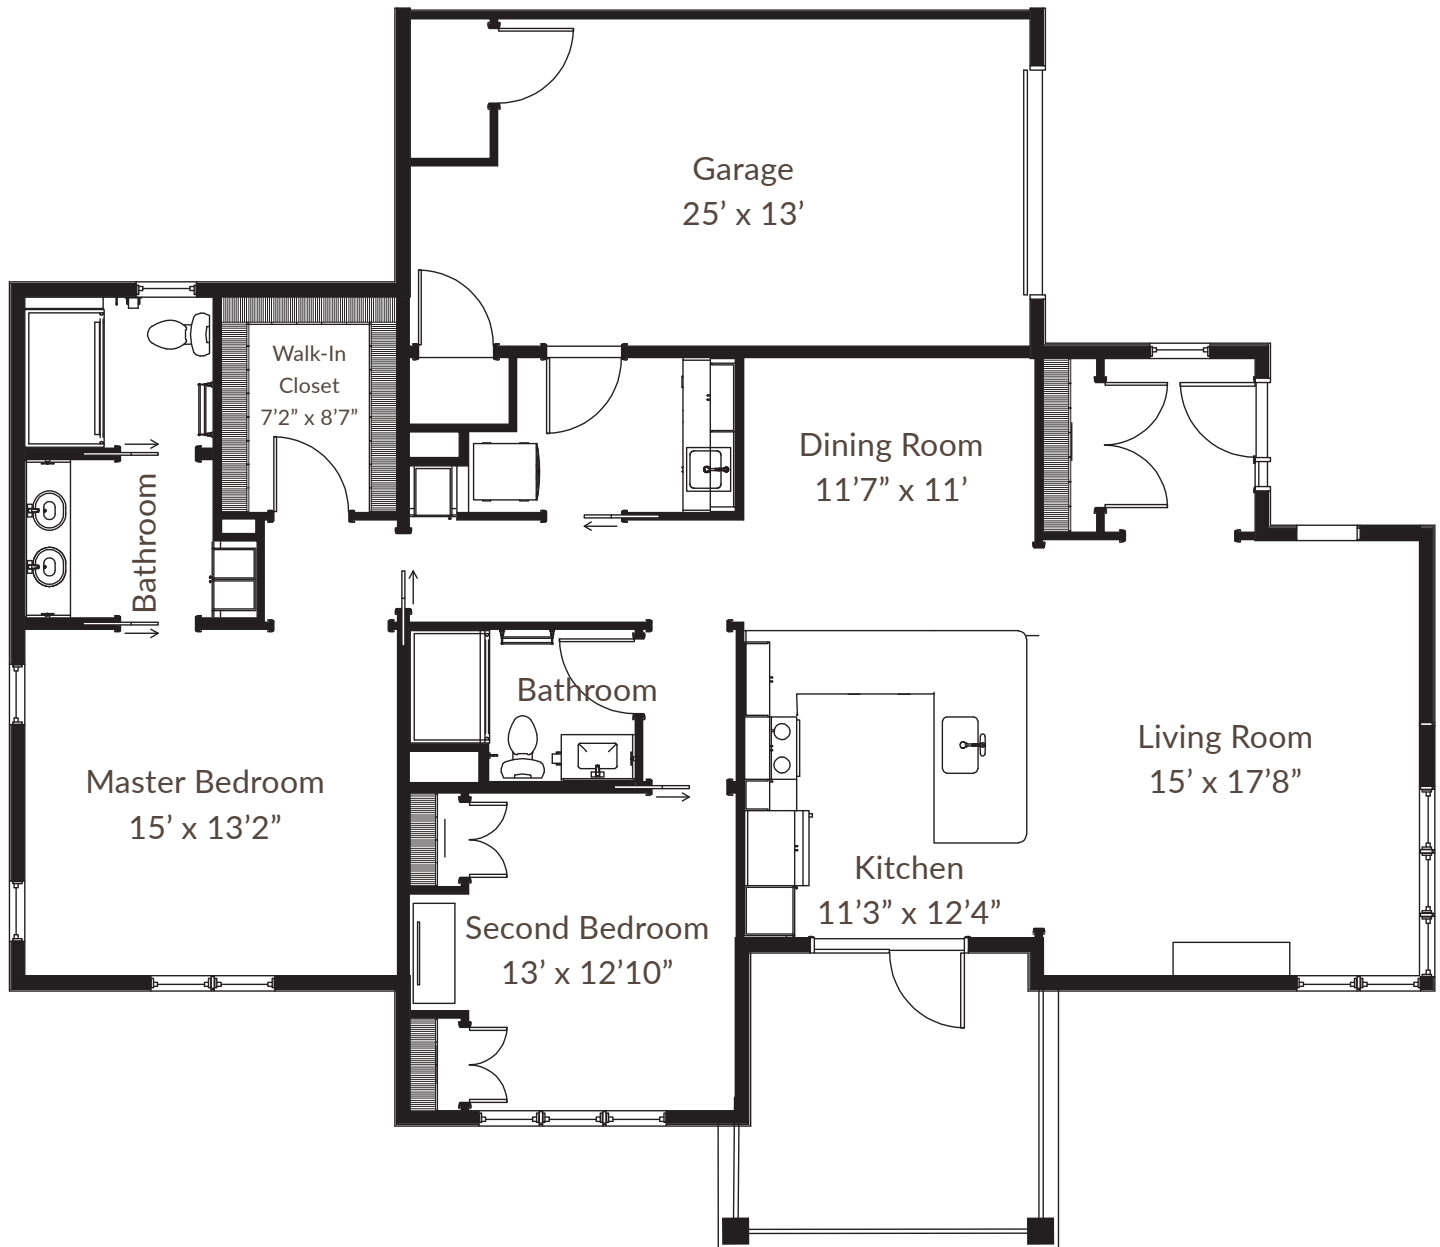

Clear Creek

Two Bedroom Terrace

2 bed / 2 bath Cottage • 1270 sq. ft.

Slight variations in floor plans may exist. Not drawn to scale.

Contact Us! Call (828) 692-6275 or visit carolinavillage.com

Clear Creek

Two Bedroom Terrace

2 bed / 2 bath Cottage • 1270 sq. ft.

Slight variations in floor plans may exist. Not drawn to scale.

Contact Us! Call (828) 692-6275 or visit carolinavillage.com