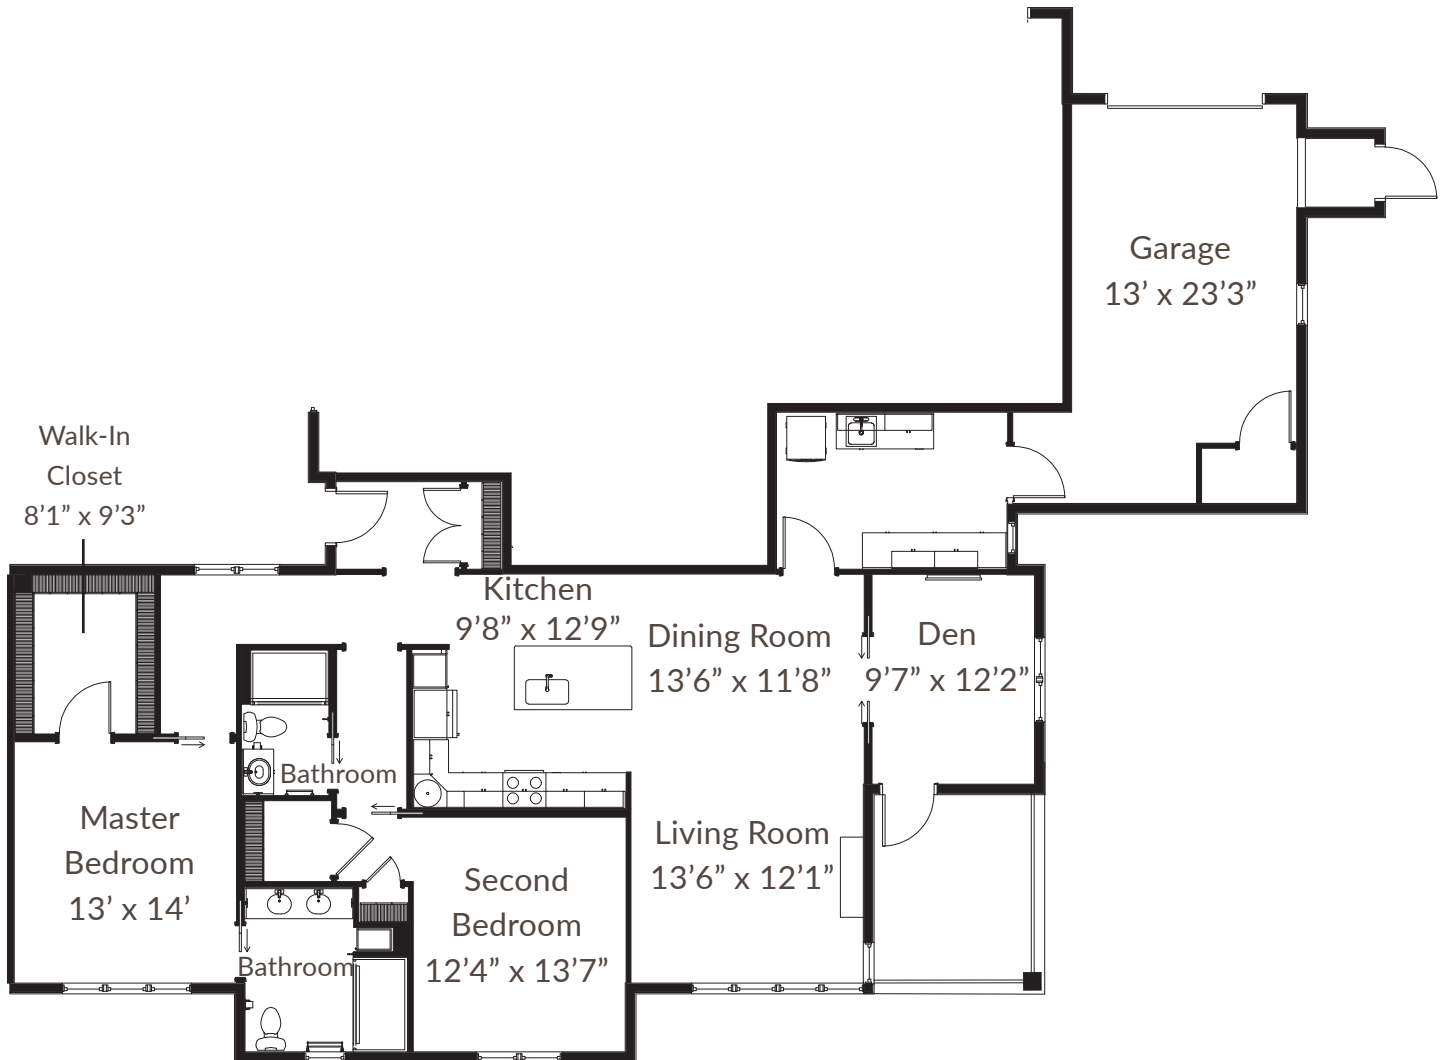

Clear Creek

Two Bedroom with Den

2 bed / 2 bath / Den Cottage • 1570 sq. ft.

Slight variations in floor plans may exist. Not drawn to scale.

Contact Us! Call (828) 692-6275 or visit carolinavillage.com

Clear Creek

Two Bedroom with Den

2 bed / 2 bath / Den Cottage • 1570 sq. ft.

Slight variations in floor plans may exist. Not drawn to scale.

Contact Us! Call (828) 692-6275 or visit carolinavillage.com