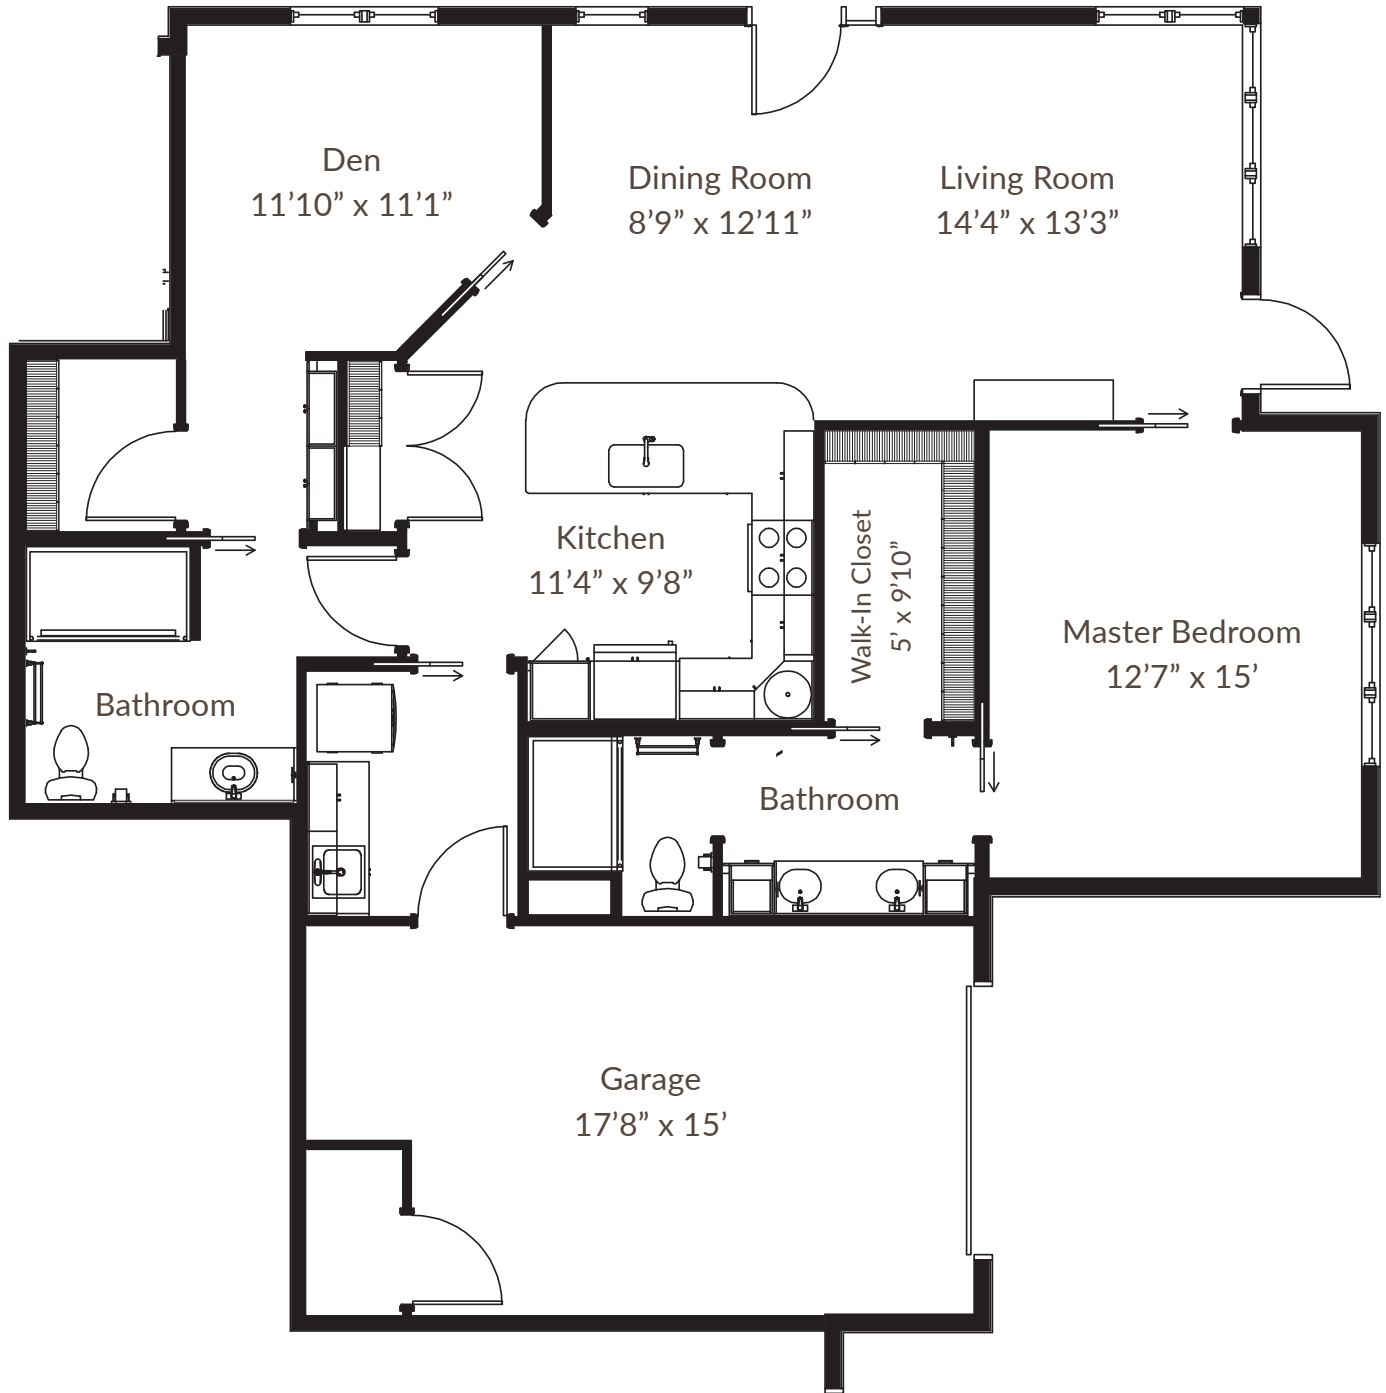

## One Bedroom with Den

1 bed / 2 bath / Den Cottage • 1180 sq. ft.

*Slight variations in floor plans may exist. Not drawn to scale.*

*Contact Us!* Call (828) 692-6275 or visit [carolinavillage.com](http://carolinavillage.com)

# One Bedroom with Den

1 bed / 2 bath / Den Cottage • 1180 sq. ft.

Slight variations in floor plans may exist. Not drawn to scale.

Contact Us! Call (828) 692-6275 or visit [carolinavillage.com](http://carolinavillage.com)