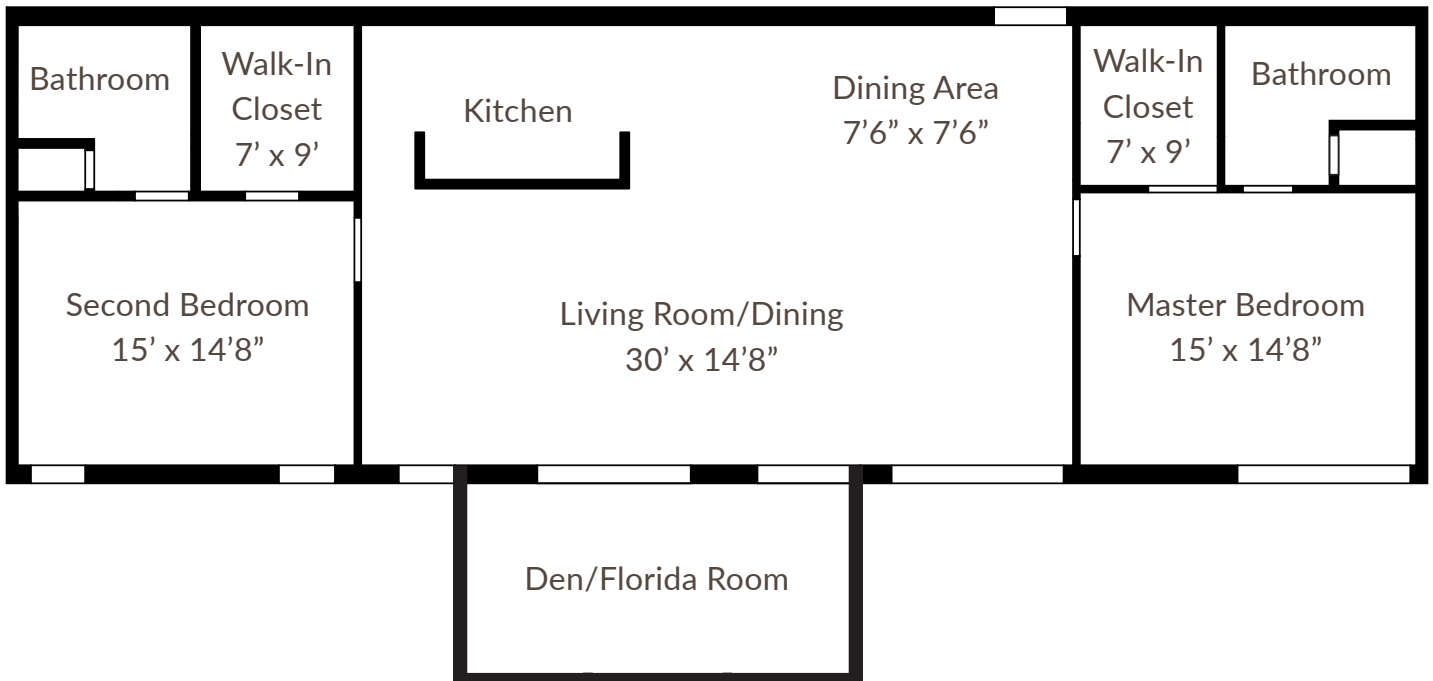

Woods

Deluxe

2 bed / 2 bath / Den Cottage • 1266 sq. ft.

Den/Florida Room Square Footage not included

Slight variations in floor plans may exist. Not drawn to scale.

Contact Us! Call (828) 692-6275 or visit carolinavillage.com