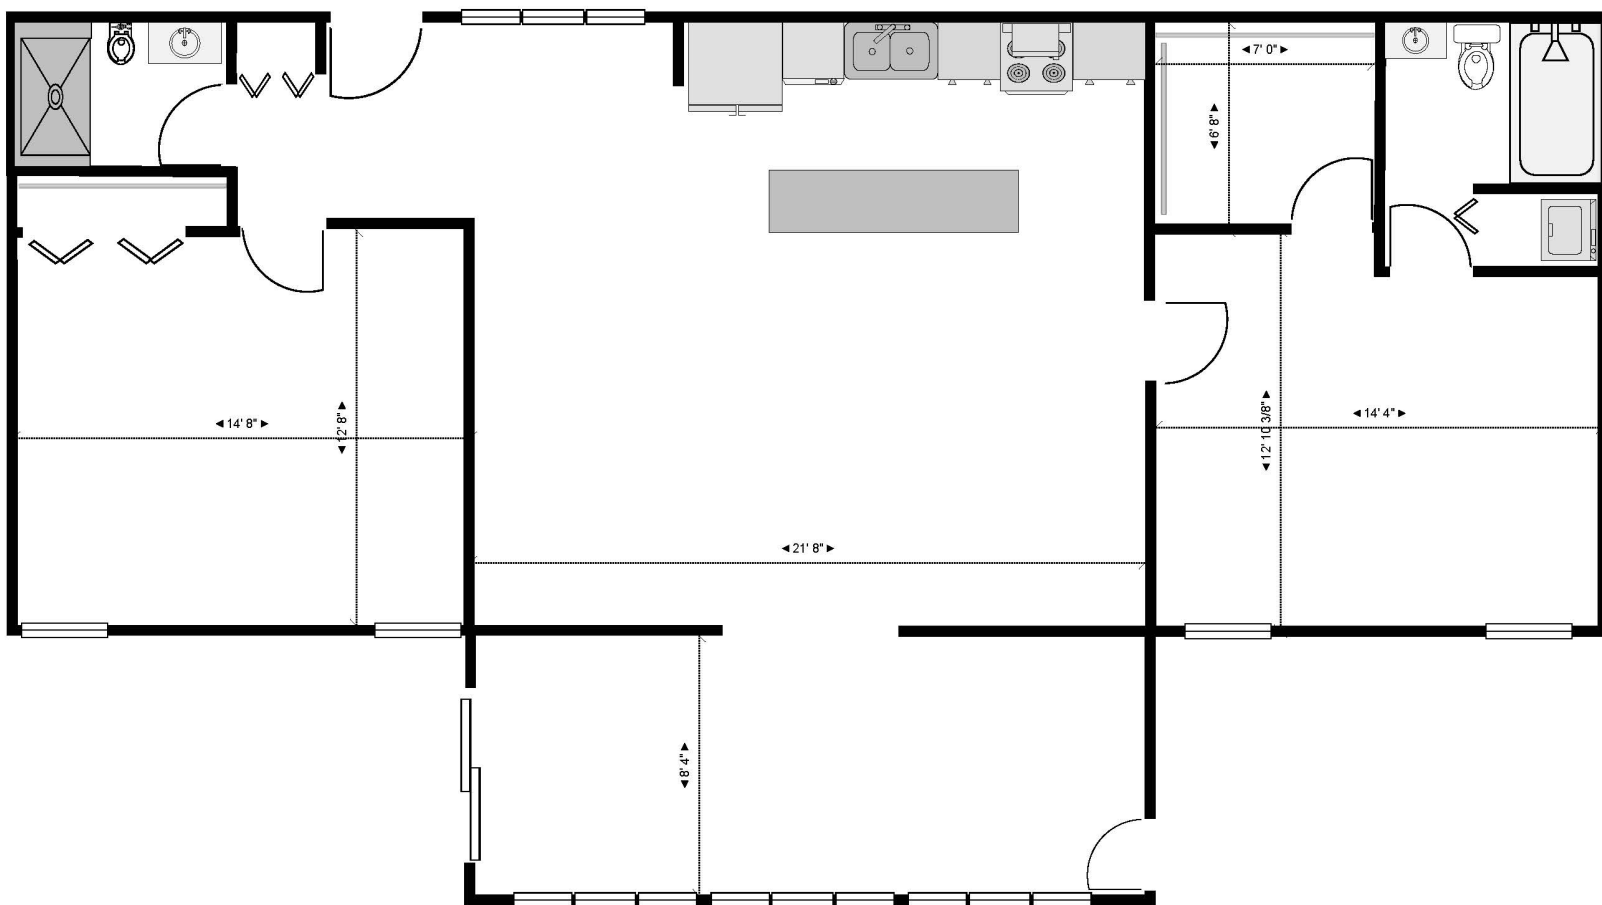

Woods

Deluxe

2 bed / 2 bath / Den Cottage • 1266 sq. ft.

Den/Florida Room Square Footage not included

Slight variations in floor plans may exist. Not drawn to scale.

Contact Us! Call (828) 692-6275 or visit carolinavillage.com