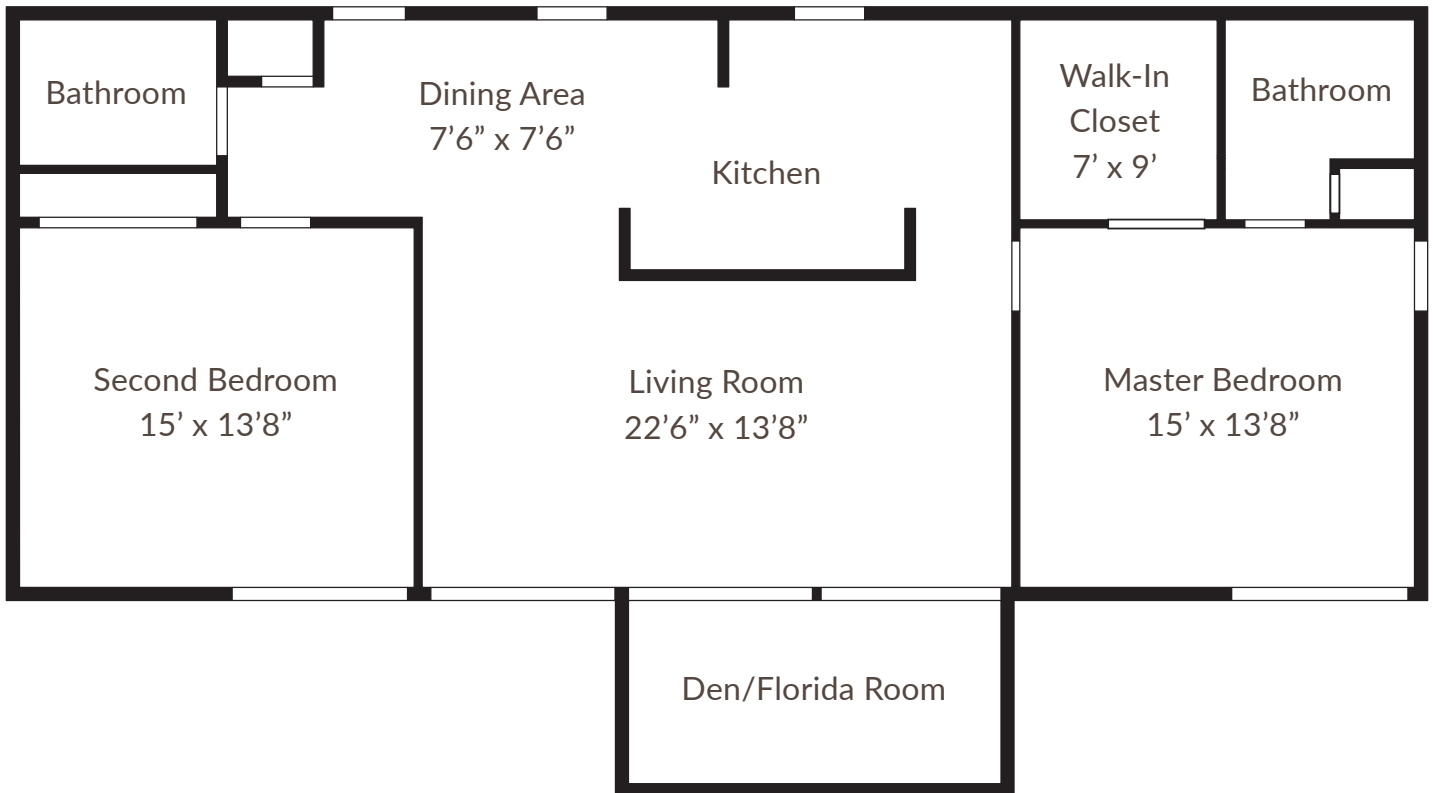

*Woods*  
Custom

2 bed / 2 bath / Den Cottage • 1108 sq. ft.  
*Den/Florida Room Square Footage not included*

*Slight variations in floor plans may exist. Not drawn to scale.*

*Contact Us!* Call (828) 692-6275 or visit [carolinavillage.com](http://carolinavillage.com)

## Custom

2 bed / 2 bath / Den Cottage • 1108 sq. ft.

Den/Florida Room Square Footage not included

Slight variations in floor plans may exist. Not drawn to scale.

Contact Us! Call (828) 692-6275 or visit [carolinavillage.com](http://carolinavillage.com)