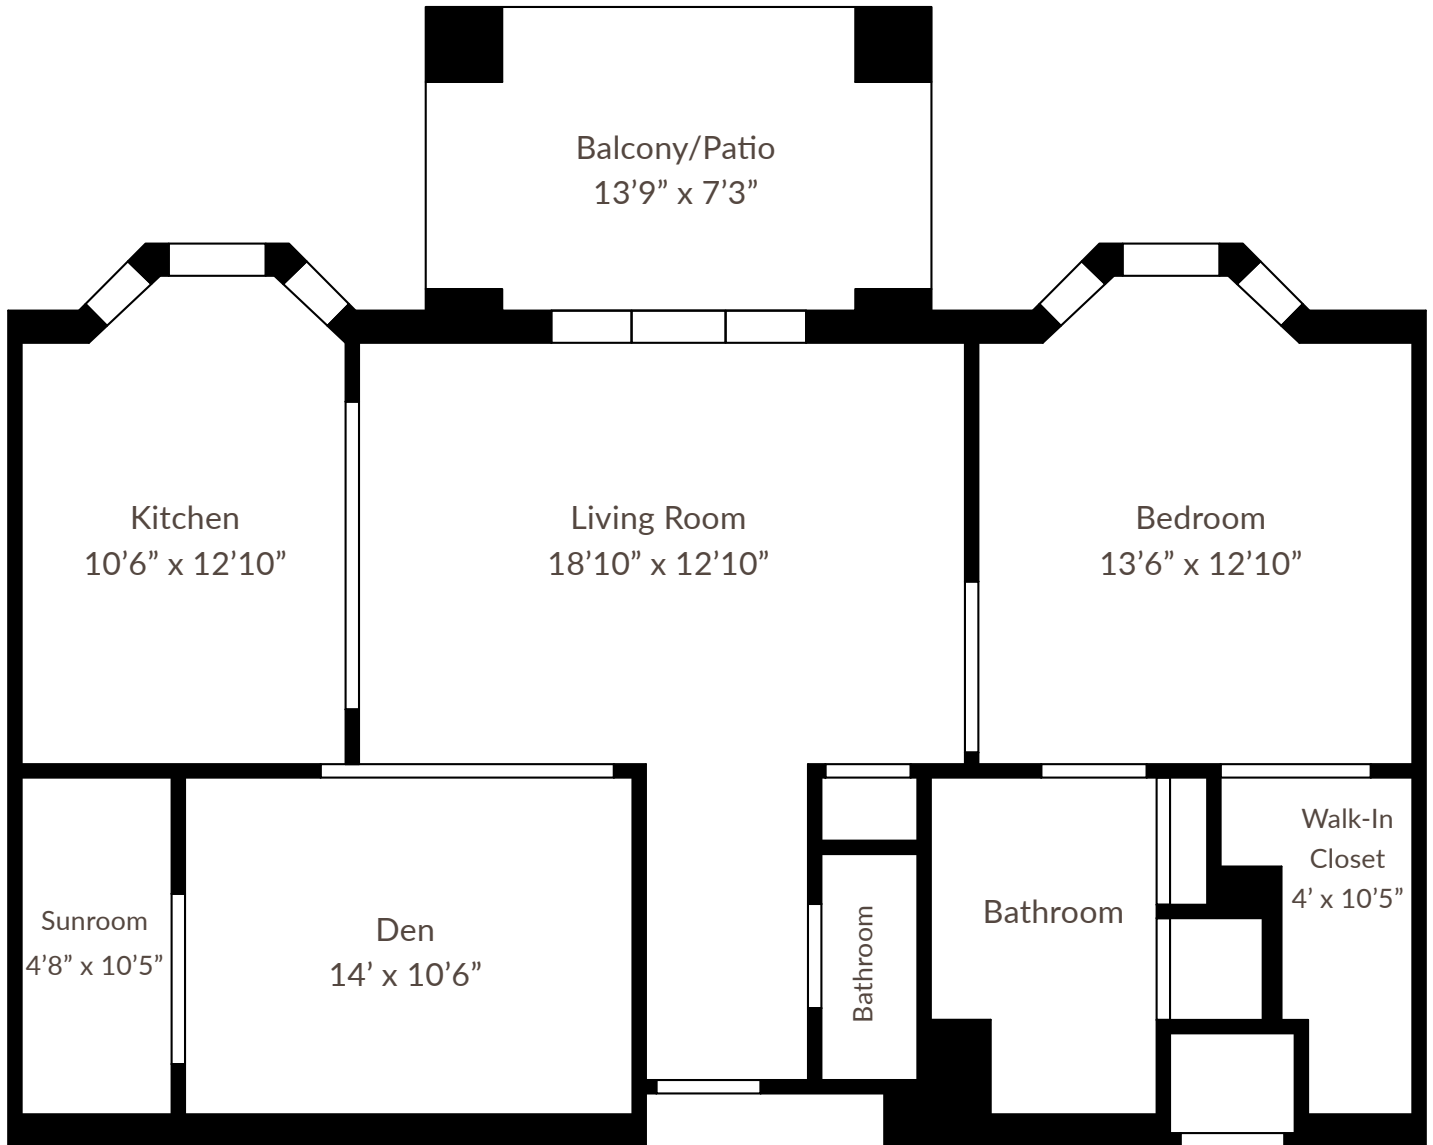

Summit

One Bedroom with Den

1 bed / 1.5 bath / Den Apartment • 1050 sq. ft.

Slight variations in floor plans may exist. Not drawn to scale.

Contact Us! Call (828) 692-6275 or visit carolinavillage.com

Summit

One Bedroom with Den

1 bed / 1.5 bath / Den Apartment • 1050 sq. ft.

Slight variations in floor plans may exist. Not drawn to scale.

Contact Us! Call (828) 692-6275 or visit carolinavillage.com