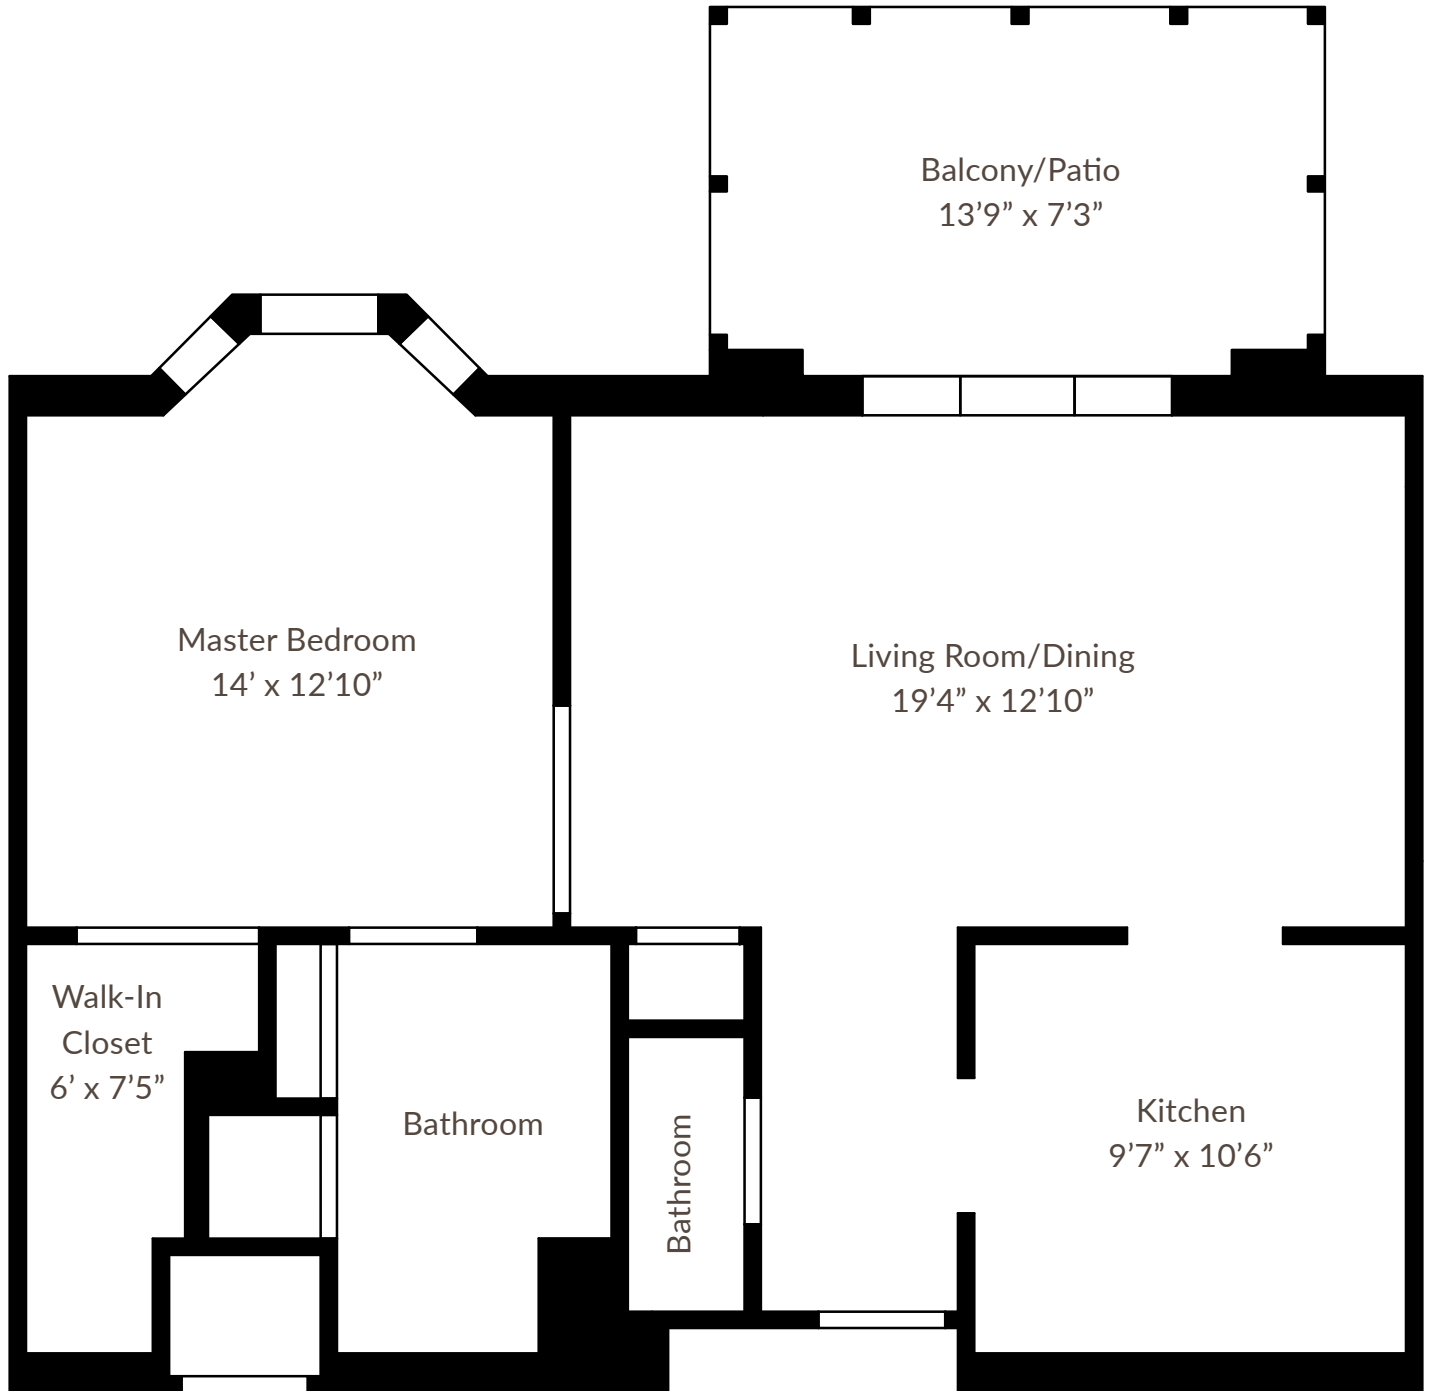

Summit
One Bedroom

1 bed / 1.5 bath Apartment • 814 sq. ft.

Slight variations in floor plans may exist. Not drawn to scale.

Contact Us! Call (828) 692-6275 or visit carolinavillage.com

Summit

One Bedroom

1 bed / 1.5 bath Apartment • 814 sq. ft.