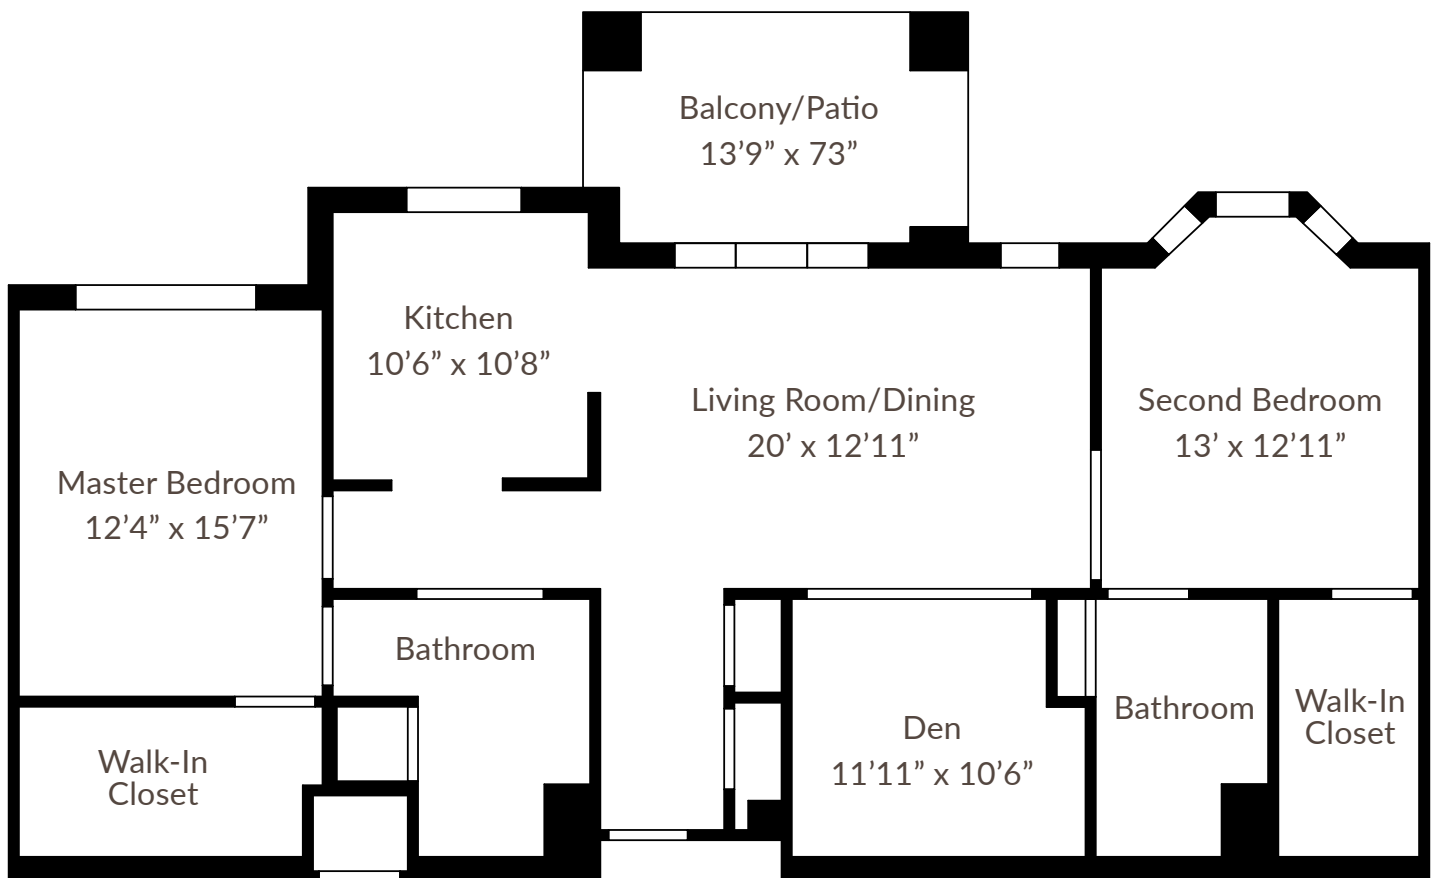

Pinnacle

Two Bedroom with Den

2 bed / 2 bath / Den Apartment • 1372 sq. ft.

Slight variations in floor plans may exist. Not drawn to scale.

Contact Us! Call (828) 692-6275 or visit carolinavillage.com

Pinnacle

Two Bedroom with Den

2 bed / 2 bath/ Den Apartment • 1372 sq. ft.

Slight variations in floor plans may exist. Not drawn to scale.

Contact Us! Call (828) 692-6275 or visit carolinavillage.com