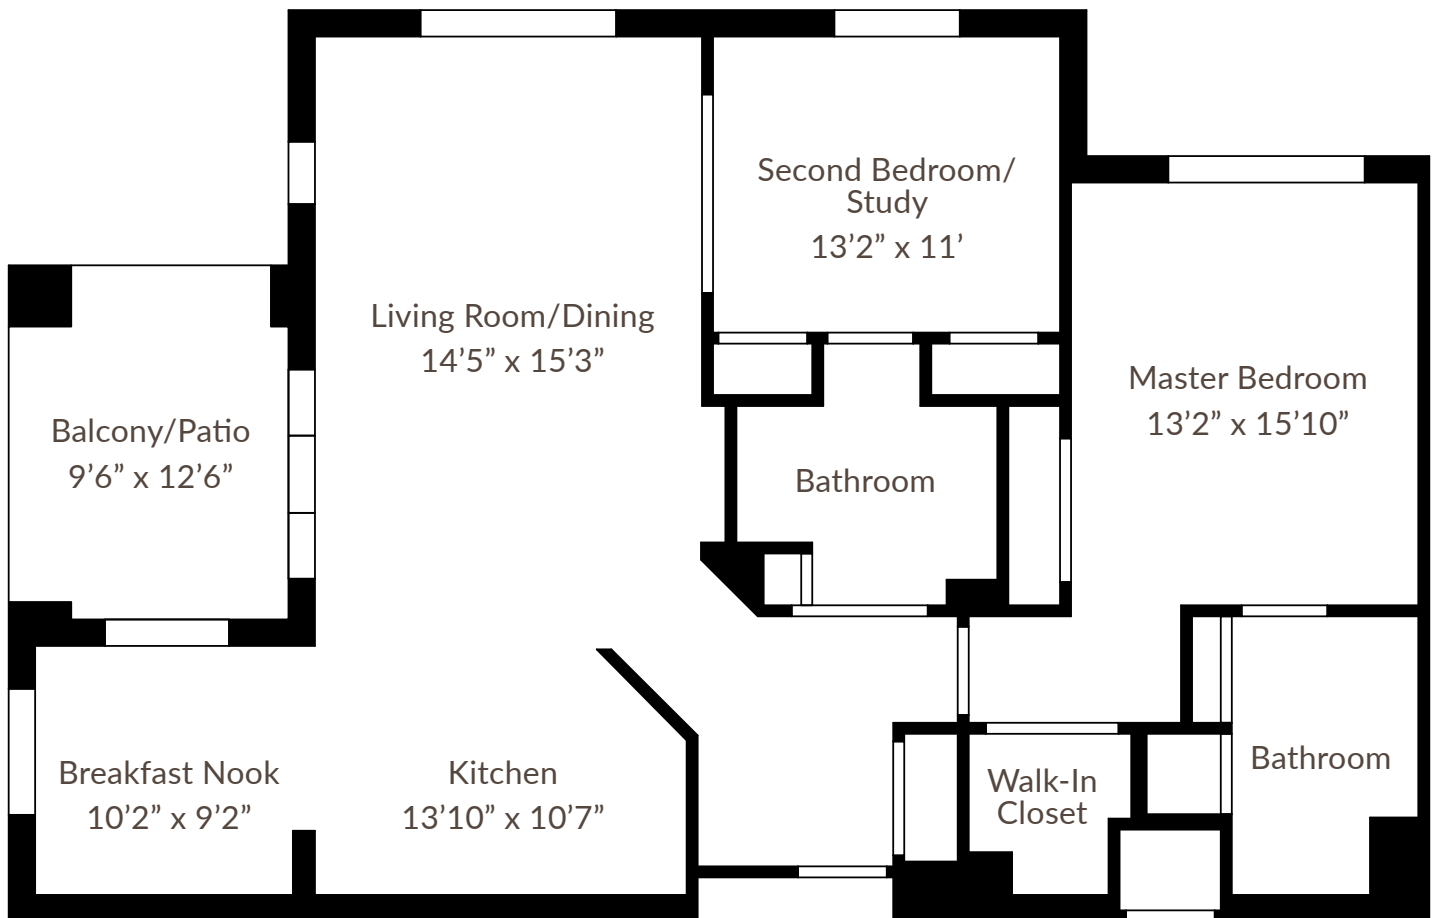

Pinnacle

Two Bedroom Corner

2 bed / 2 bath Apartment • 1366 sq. ft.

Slight variations in floor plans may exist. Not drawn to scale.

Contact Us! Call (828) 692-6275 or visit carolinavillage.com

Pinnacle

Two Bedroom Corner

2 bed / 2 bath Apartment • 1366 sq. ft.

Slight variations in floor plans may exist. Not drawn to scale.

Contact Us! Call (828) 692-6275 or visit carolinavillage.com