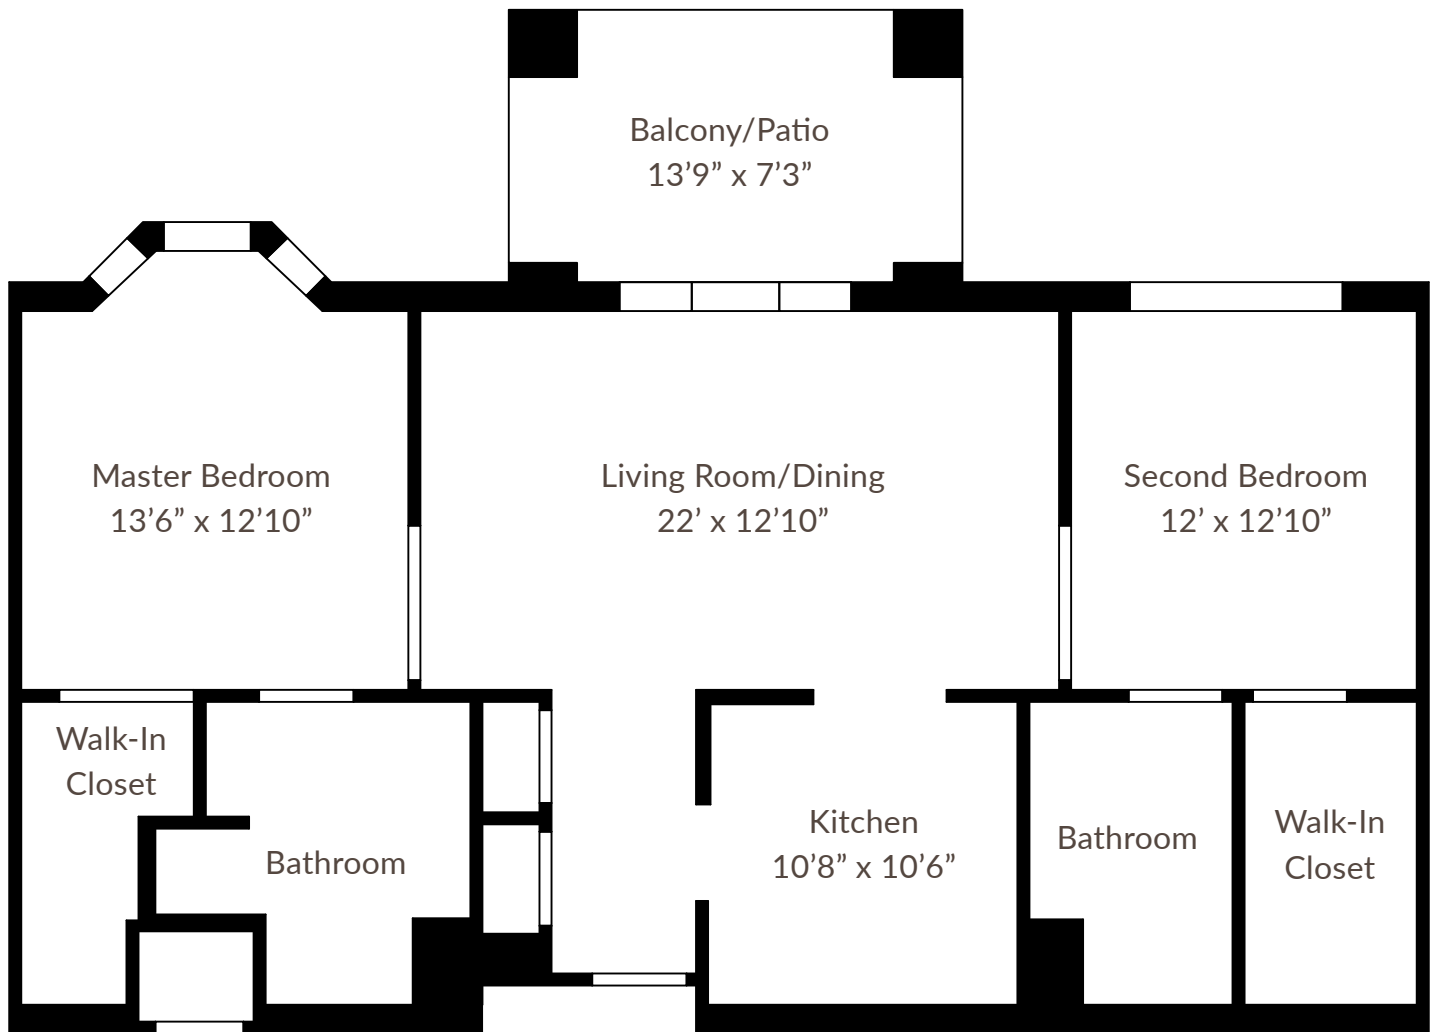

Pinnacle
Two Bedroom

2 bed / 2 bath Apartment • 1160 sq. ft.

Slight variations in floor plans may exist. Not drawn to scale.

Contact Us! Call (828) 692-6275 or visit carolinavillage.com

Pinnacle

Two Bedroom

2 bed / 2 bath Apartment • 1160 sq. ft.

Slight variations in floor plans may exist. Not drawn to scale.

Contact Us! Call (828) 692-6275 or visit carolinavillage.com