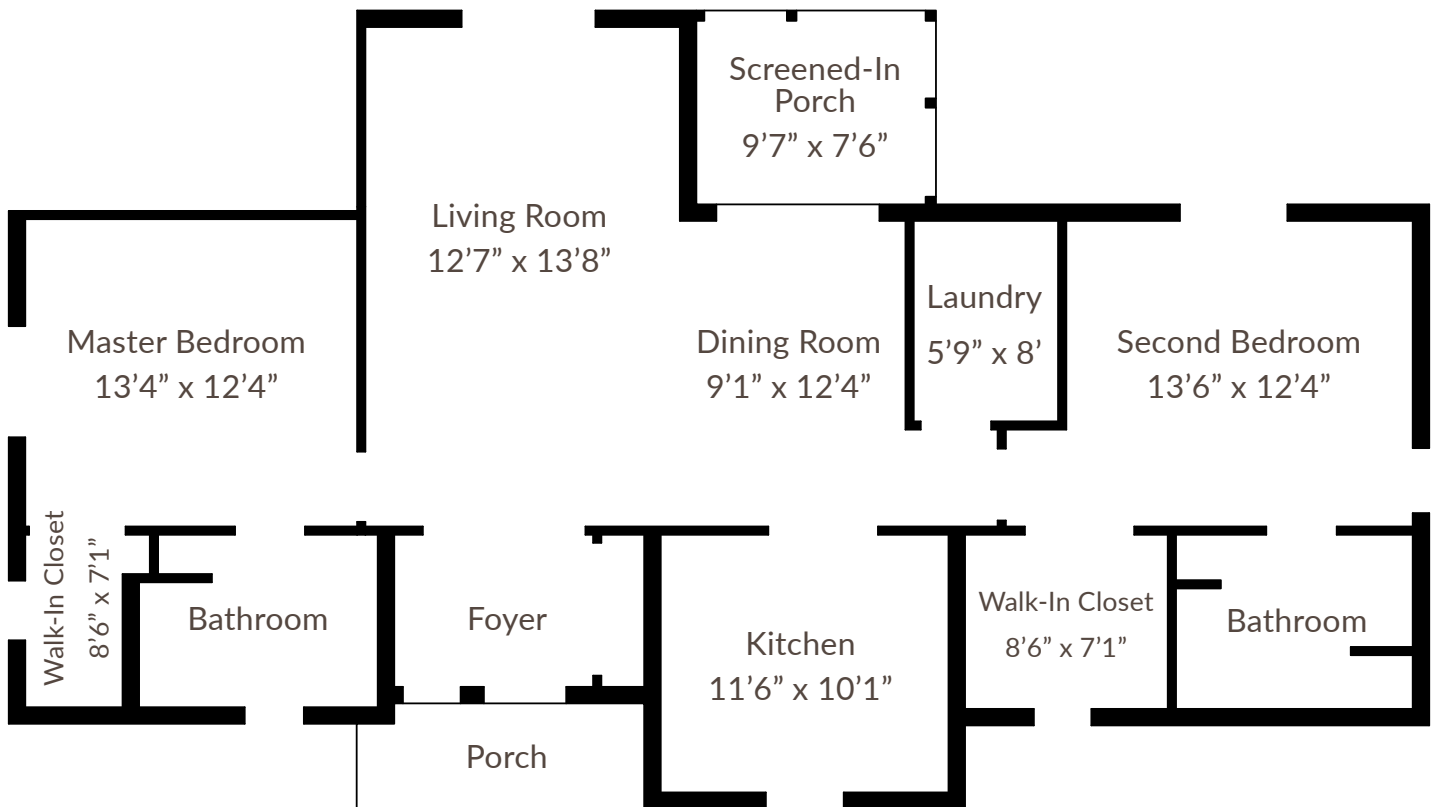

Meadows
Standard

2 bed / 2 bath Cottage • 1322 sq. ft.

Slight variations in floor plans may exist. Not drawn to scale.

Contact Us! Call (828) 692-6275 or visit carolinavillage.com

Meadows

Standard

2 bed / 2 bath Cottage • 1322 sq. ft.