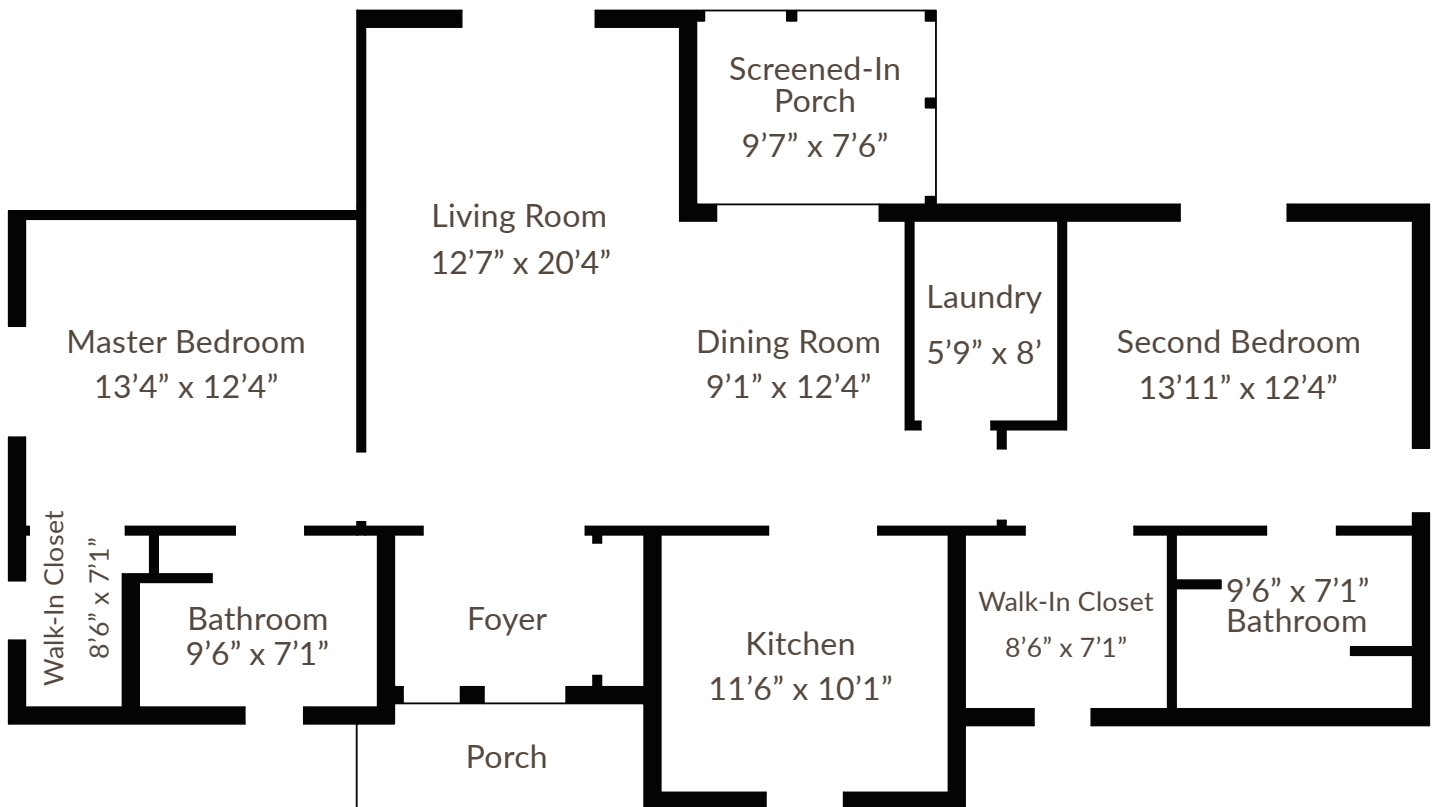

*Meadows*  
Standard

2 bed / 2 bath Cottage • 1322 sq. ft.

*Slight variations in floor plans may exist. Not drawn to scale.*

*Contact Us!* Call (828) 692-6275 or visit [carolinavillage.com](http://carolinavillage.com)

# Standard

2 bed / 2 bath Cottage • 1322 sq. ft.

*Slight variations in floor plans may exist. Not drawn to scale.*

*Contact Us!* Call (828) 692-6275 or visit [carolinavillage.com](http://carolinavillage.com)