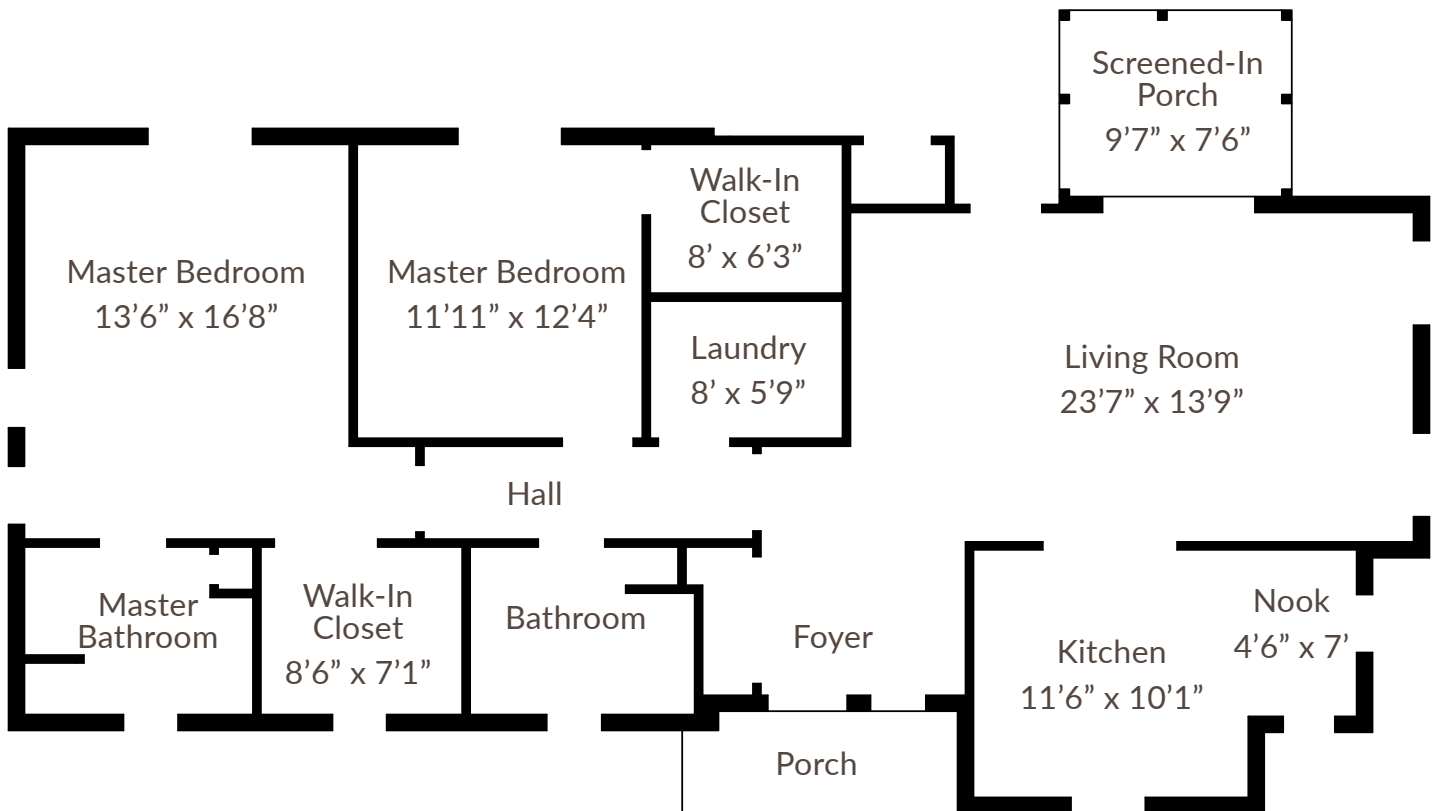

*Meadows*  
Expanded

2 bed / 2 bath Cottage • 1422 sq. ft.

*Slight variations in floor plans may exist. Not drawn to scale.*

*Contact Us!* Call (828) 692-6275 or visit [carolinavillage.com](http://carolinavillage.com)

# Expanded

2 bed / 2 bath Cottage • 1422 sq. ft.

*Slight variations in floor plans may exist. Not drawn to scale.*

*Contact Us!* Call (828) 692-6275 or visit [carolinavillage.com](http://carolinavillage.com)