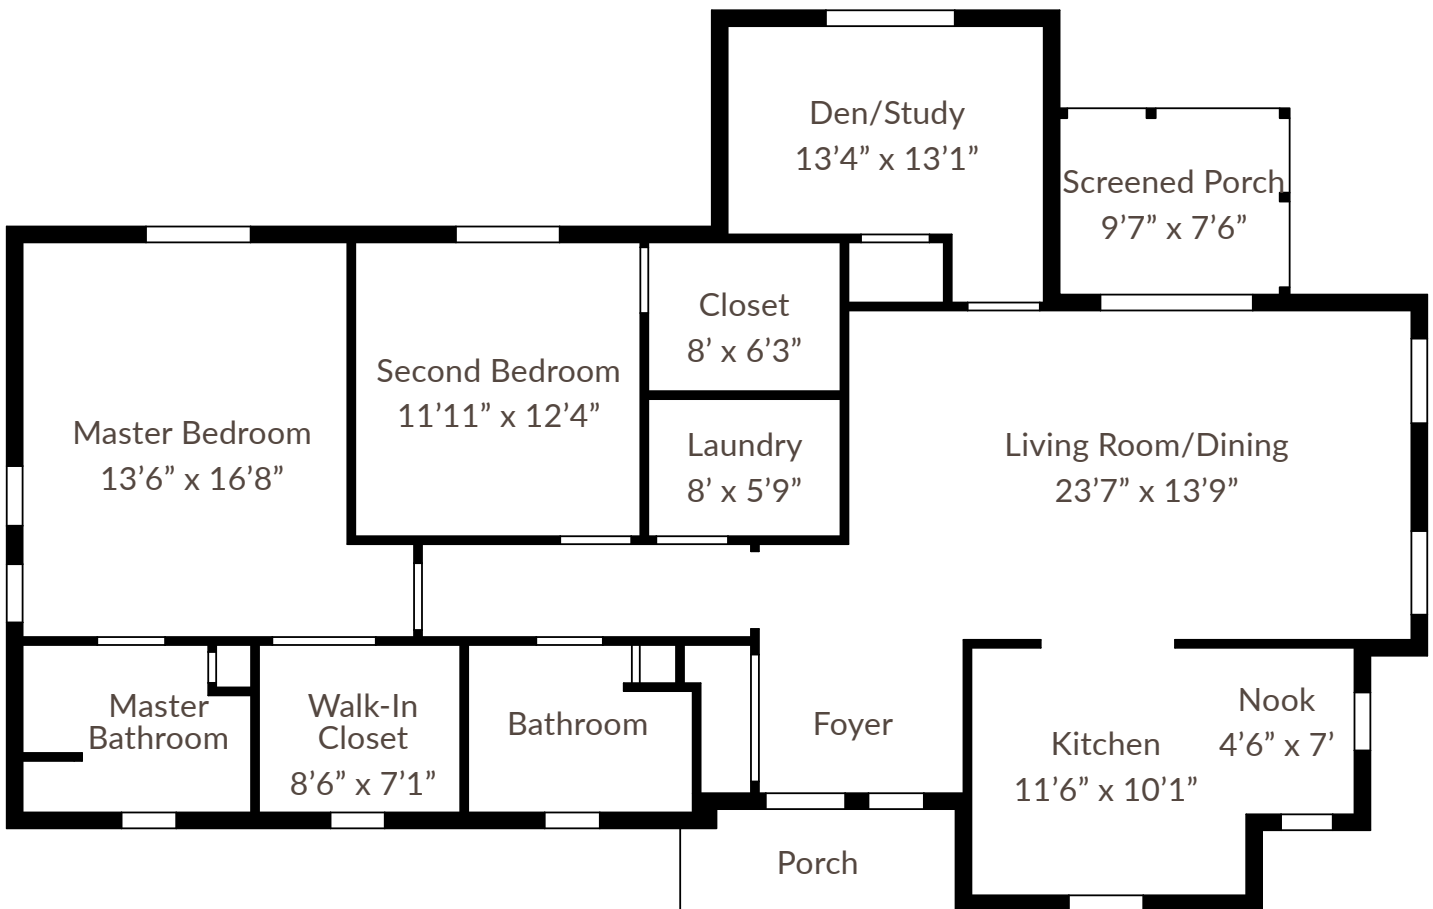

# Deluxe

2 bed / 2 bath / Den Cottage • 1604 sq. ft.

*Slight variations in floor plans may exist. Not drawn to scale.*

*Contact Us!* Call (828) 692-6275 or visit [carolinavillage.com](http://carolinavillage.com)