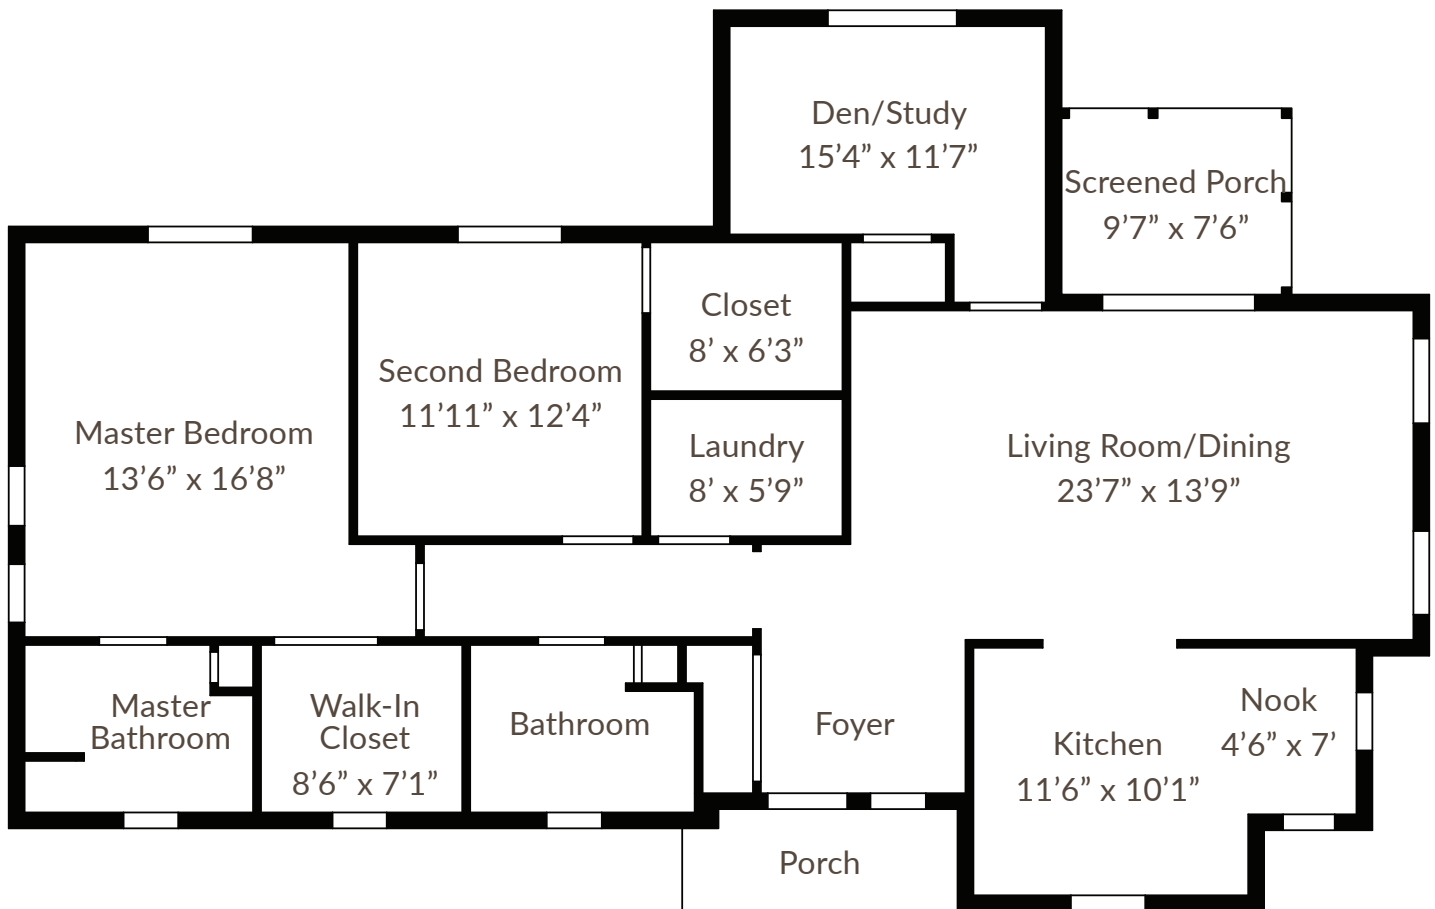

Meadows

Deluxe

2 bed / 2 bath / Den Cottage • 1604 sq. ft.

Slight variations in floor plans may exist. Not drawn to scale.

Contact Us! Call (828) 692-6275 or visit carolinavillage.com

Meadows

Deluxe

2 bed / 2 bath / Den Cottage • 1604 sq. ft.