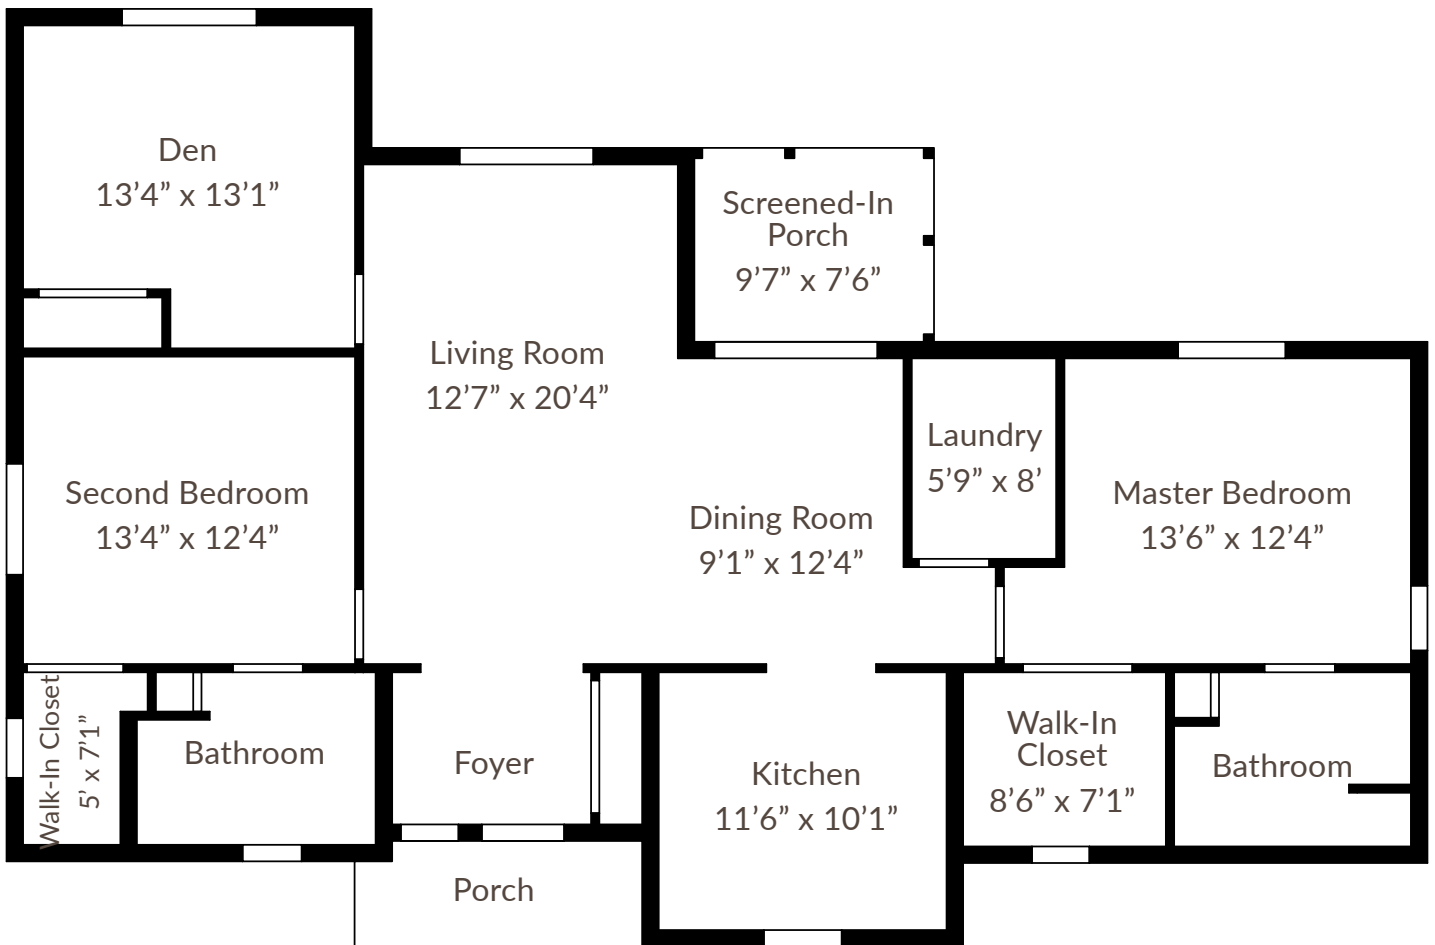

Meadows

Custom

2 bed / 2 bath / Den Cottage • 1504 sq. ft.

Slight variations in floor plans may exist. Not drawn to scale.

Contact Us! Call (828) 692-6275 or visit carolinavillage.com

Meadows

Custom

2 bed / 2 bath / Den Cottage • 1504 sq. ft.