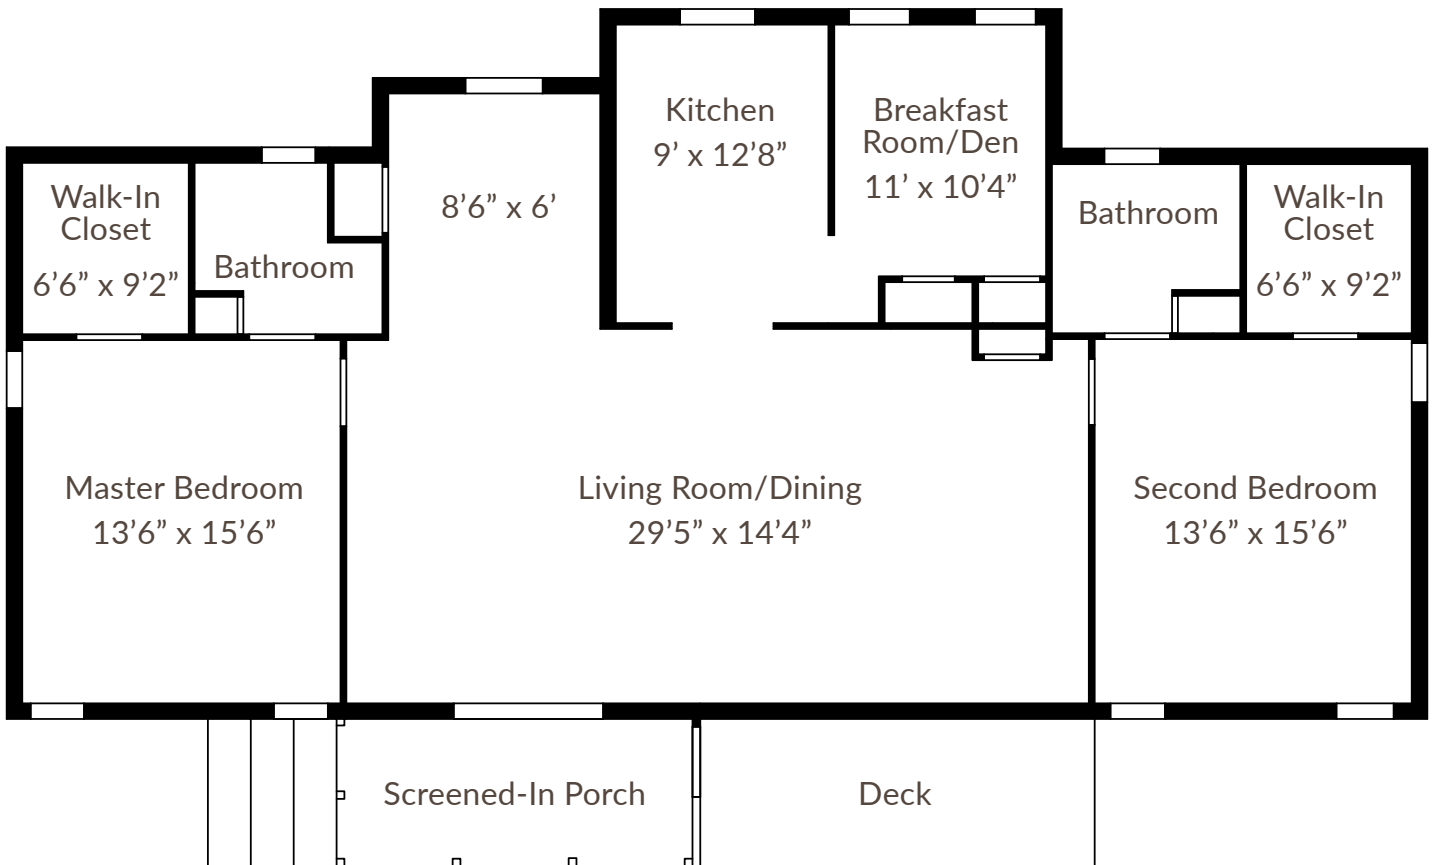

Garden
Standard

2 bed / 2 bath / Den Cottage • 1482 sq. ft.

Slight variations in floor plans may exist. Not drawn to scale.

Contact Us! Call (828) 692-6275 or visit carolinavillage.com

Garden
Standard

2 bed / 2 bath / Den Cottage • 1482 sq. ft.