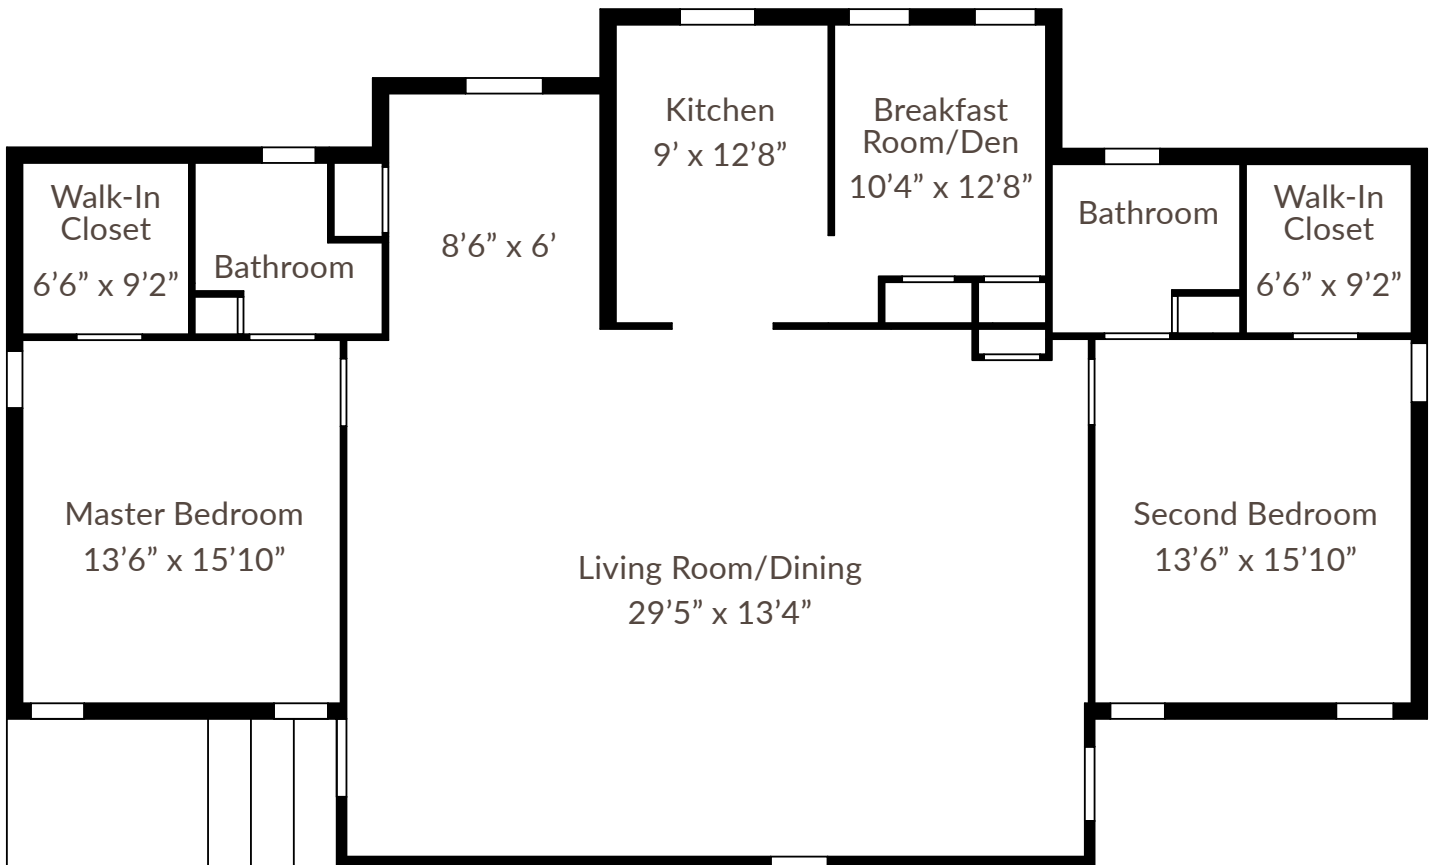

Garden
Custom

2 bed / 2 bath / Den Cottage • 1742 sq. ft.

Slight variations in floor plans may exist. Not drawn to scale.

Contact Us! Call (828) 692-6275 or visit carolinavillage.com

Garden

Custom

2 bed / 2 bath / Den Cottage • 1742 sq. ft.