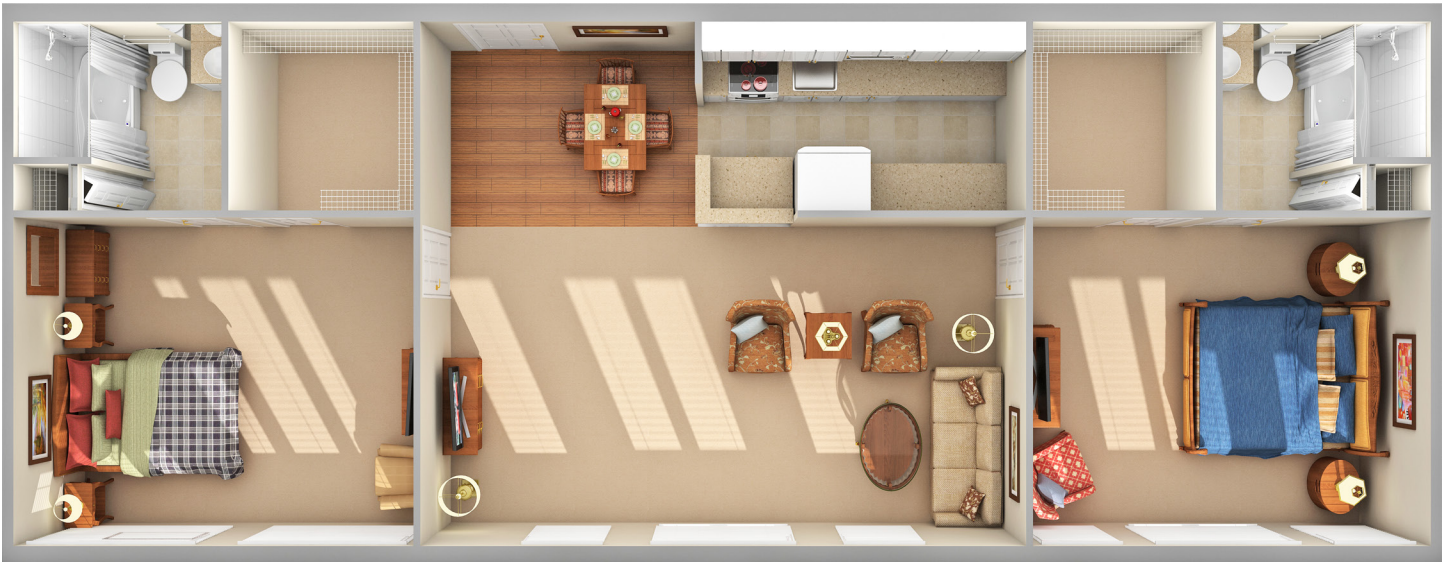

Blue Ridge
Two Bedroom Deluxe

2 bed / 2 bath Apartment • 1200 sq. ft.

Slight variations in floor plans may exist. Not drawn to scale.

Contact Us! Call (828) 692-6275 or visit carolinavillage.com

Blue Ridge

Two Bedroom Deluxe

2 bed / 2 bath Apartment • 1200 sq. ft.

Slight variations in floor plans may exist. Not drawn to scale.

Contact Us! Call (828) 692-6275 or visit carolinavillage.com