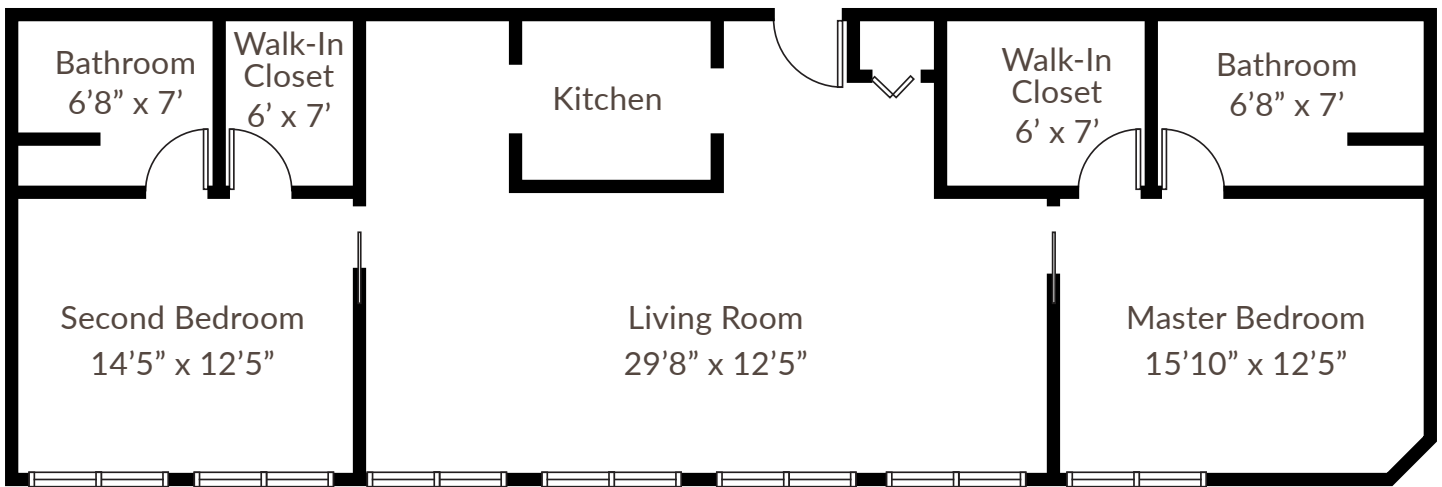

Blue Ridge
Two Bedroom Deluxe

2 bed / 2 bath Apartment • 1200 sq. ft.

Slight variations in floor plans may exist. Not drawn to scale.

Contact Us! Call (828) 692-6275 or visit carolinavillage.com

Blue Ridge

Two Bedroom Deluxe

2 bed / 2 bath Apartment • 1200 sq. ft.

Slight variations in floor plans may exist. Not drawn to scale.

Contact Us! Call (828) 692-6275 or visit carolinavillage.com