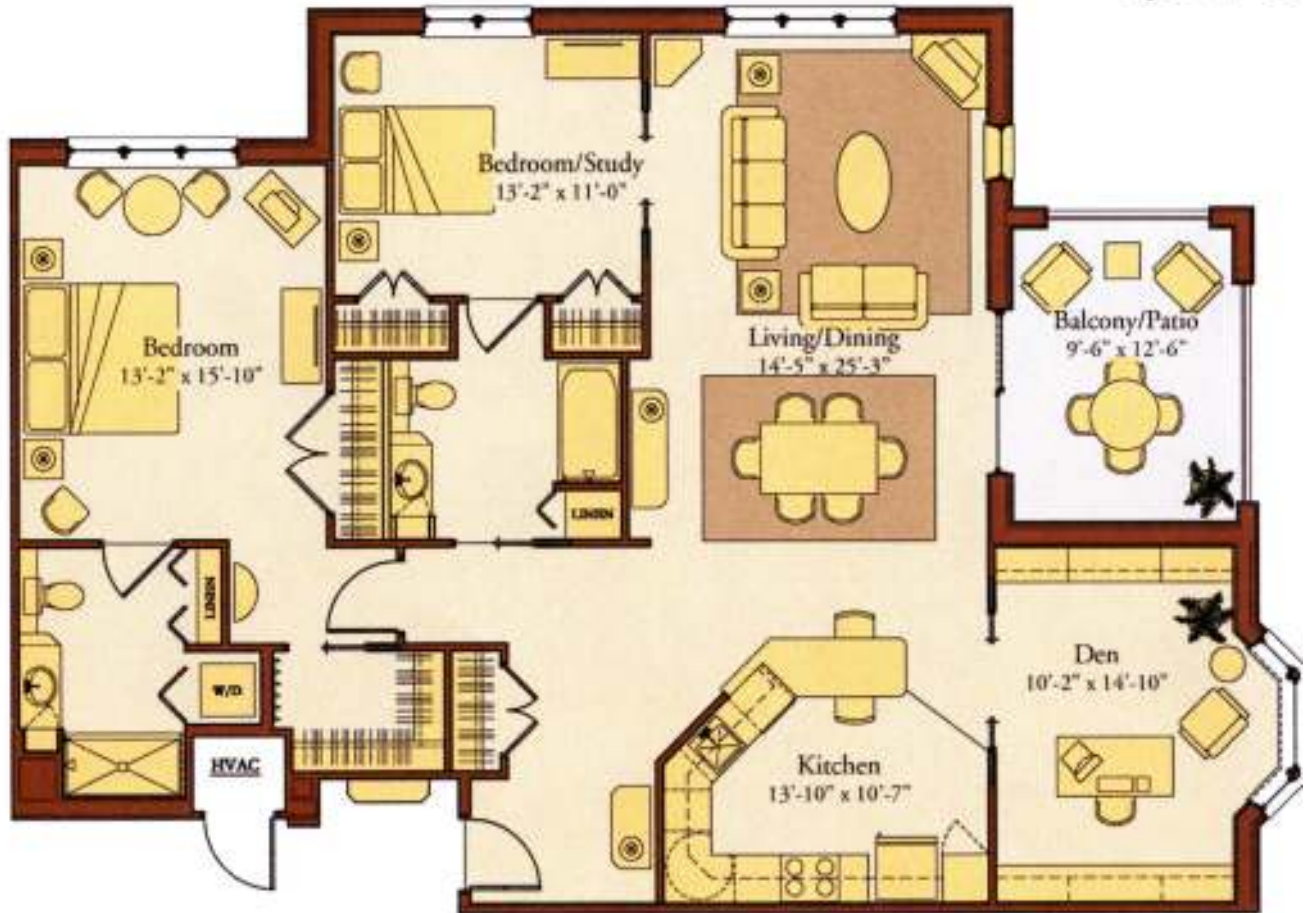

Two Bedroom Apartments

(Page 4 of 4)

Two bedroom corner with den – 1,541 square feet