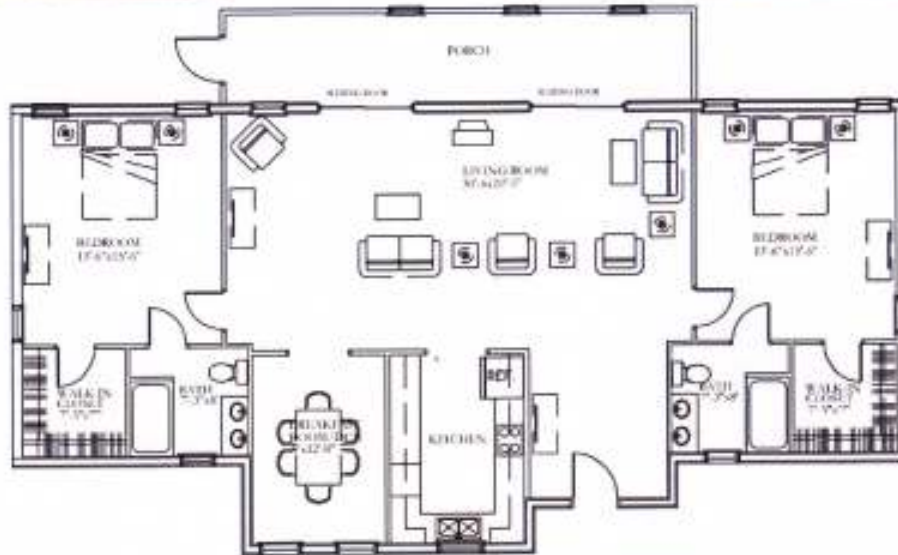

Woods Cottage

Two Bedroom

Expanded-945 Sq. Ft.
Custom-1,092 Sq. Ft.
Deluxe-1,260 Sq. Ft.

Woods Two Bedroom Cottages- Cottages are situated in pods of three with private courtyards and covered parking. These floor plans offer spacious living rooms with 9-foot high or vaulted ceilings. The apartment features walk-in closets and storage areas, some have dens, fully equipped kitchen, two easily accessible bathrooms with tub and shower, screen porch or patio, emergency call system with 24-hour security and emergency health care assistance, fire and smoke detectors, individualized heating and cooling system for each residence.

Residents select their wall-to-wall carpet and paint from a variety of selections to make final touches to their new home.

Garden Cottage

Two Bedroom

Standard-1,482 Sq. Ft.
Expanded-1,612 Sq. Ft.
Custom-1,742 Sq. Ft.

Meadow Cottage

Custom

Standard-1,322 Sq. Ft.

Custom-1,504 Sq. Ft.

Meadow Two Bedroom Cottages- Cottages are situated in pods of three with private courtyards, two car carport and large storage areas. These floor plans offer large living rooms with vaulted ceilings and a spacious den or study. The cottage features walk-in closets and storage areas, fully equipped kitchen, two easily accessible bathrooms with tub and shower, screen porch, emergency call system with 24-hour security and emergency health care assistance, fire and smoke detectors, individualized heating and cooling system for each residence. Residents select their wall-to-wall carpet and paint from a variety of selections to make final touches to their new home.