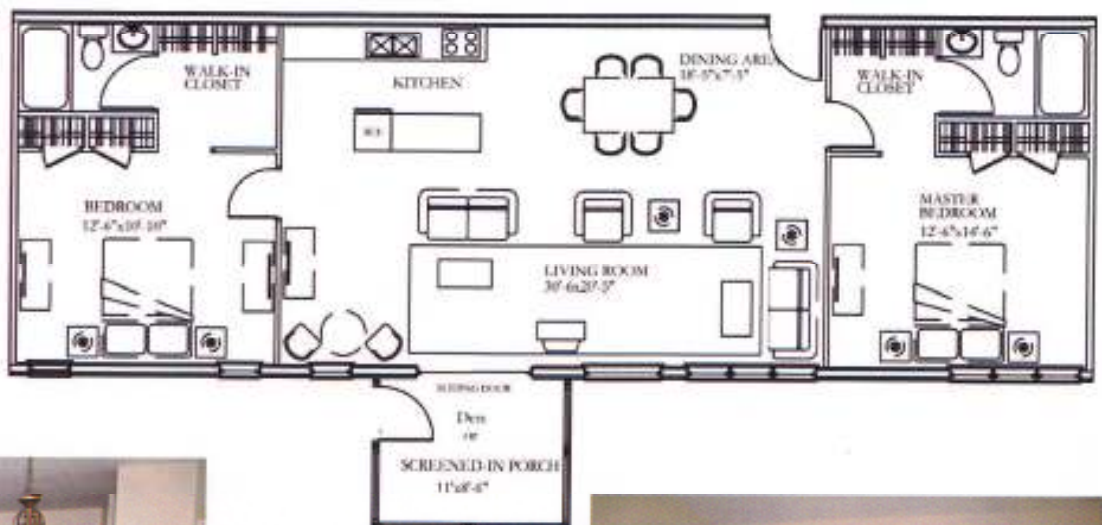

Woods Cottage

Two Bedroom

Expanded-945 Sq. Ft.
Custom-1,092 Sq. Ft.
Deluxe-1,260 Sq. Ft.

Woods Two Bedroom Cottages- Cottages are situated in pods of three with private courtyards and covered parking. These floor plans offer spacious living rooms with 9-foot high or vaulted ceilings. The apartment features walk-in closets and storage areas, some have dens, fully equipped kitchen, two easily accessible bathrooms with tub and shower, screen porch or patio, emergency call system with 24-hour security and emergency health care assistance, fire and smoke detectors, individualized heating and cooling system for each residence.

Residents select their wall-to-wall carpet and paint from a variety of selections to make final touches to their new home.

Garden Cottage

Two Bedroom

Standard-1,482 Sq. Ft.
Expanded-1,612 Sq. Ft.
Custom-1,742 Sq. Ft.

Meadow Cottage

Custom

Standard-1,322 Sq. Ft.

Custom-1,504 Sq. Ft.

Meadow Two Bedroom Cottages- Cottages are situated in pods of three with private courtyards, two car carport and large storage areas. These floor plans offer large living rooms with vaulted ceilings and a spacious den or study. The cottage features walk-in closets and storage areas, fully equipped kitchen, two easily accessible bathrooms with tub and shower, screen porch, emergency call system with 24-hour security and emergency health care assistance, fire and smoke detectors, individualized heating and cooling system for each residence. Residents select their wall-to-wall carpet and paint from a variety of selections to make final touches to their new home.