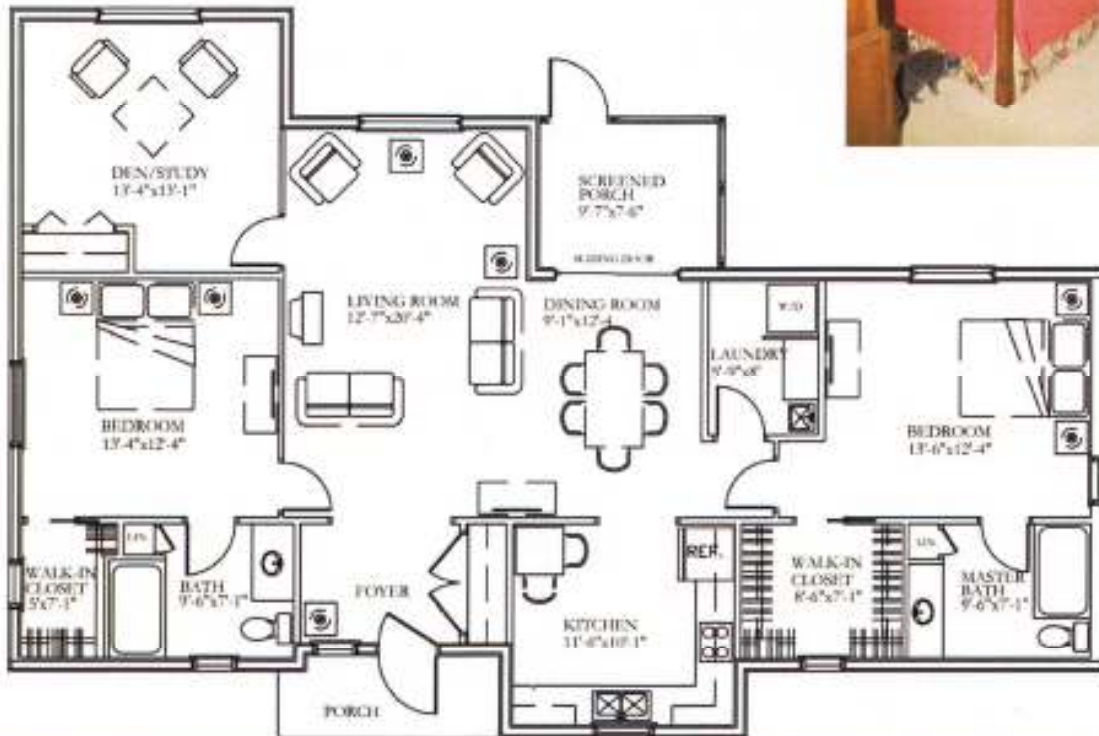

Woods Cottage

Two Bedroom

Expanded-945 Sq. Ft.
Custom-1,092 Sq. Ft.
Deluxe-1,260 Sq. Ft.

Woods Two Bedroom Cottages- Cottages are situated in pods of three with private courtyards and covered parking. These floor plans offer spacious living rooms with 9-foot high or vaulted ceilings. The apartment features walk-in closets and storage areas, some have dens, fully equipped kitchen, two easily accessible bathrooms with tub and shower, screen porch or patio, emergency call system with 24-hour security and emergency health care assistance, fire and smoke detectors, individualized heating and cooling system for each residence.

Residents select their wall-to-wall carpet and paint from a variety of selections to make final touches to their new home.

Garden Cottage

Two Bedroom

Standard-1,482 Sq. Ft.
Expanded-1,612 Sq. Ft.
Custom-1,742 Sq. Ft.

Meadow Cottage

Custom

Standard-1,322 Sq. Ft.

Custom-1,504 Sq. Ft.

Meadow Two Bedroom Cottages- Cottages are situated in pods of three with private courtyards, two car carport and large storage areas. These floor plans offer large living rooms with vaulted ceilings and a spacious den or study. The cottage features walk-in closets and storage areas, fully equipped kitchen, two easily accessible bathrooms with tub and shower, screen porch, emergency call system with 24-hour security and emergency health care assistance, fire and smoke detectors, individualized heating and cooling system for each residence. Residents select their wall-to-wall carpet and paint from a variety of selections to make final touches to their new home.